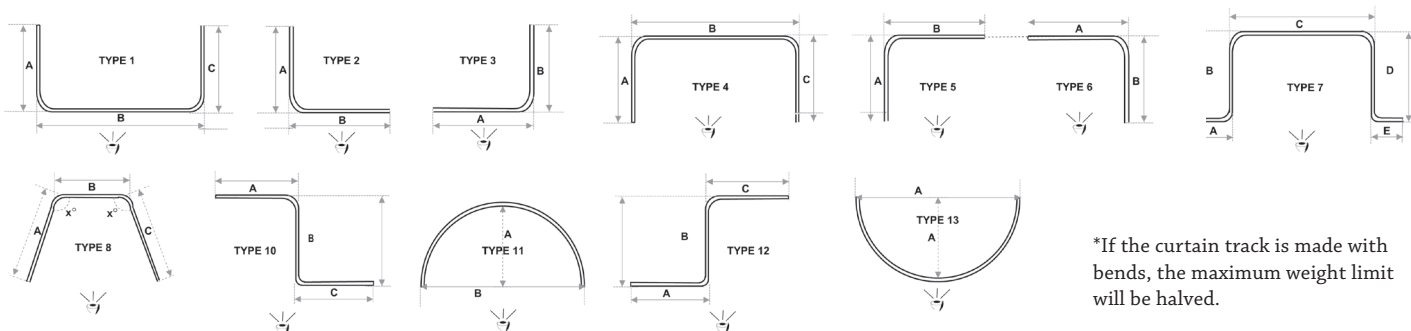

INFO

Applications : Domestic, Contract
Use : Curtain, picture hanging and shower curtain track
Control : Hand drawn
Cord options : No
Bend options : Yes

Ceiling mount : Yes
Wall mount : Yes (with modification)
Material : Aluminium alloy 6060/T6
Colours : 10 standard colours
Accessories : Plastic/metal
Track width : 4 mm

Ext. dimensions : 10.5 mm x 25 mm
Length : 600 cm
Thickness : 1.0 -1.2 mm
Load : Maximum 14kg*
Bending : 11 cm radius
Recommended glider : 4050 with

silicone, 4041, 4042
2005 Standards (unless specified):

- Split draw
- Ceiling fix bracket
- Nylon glider

BENDING OPTIONS

*If the curtain track is made with bends, the maximum weight limit will be halved.

MOUNTING OPTIONS

Ceiling

Wall

Wall

Flush