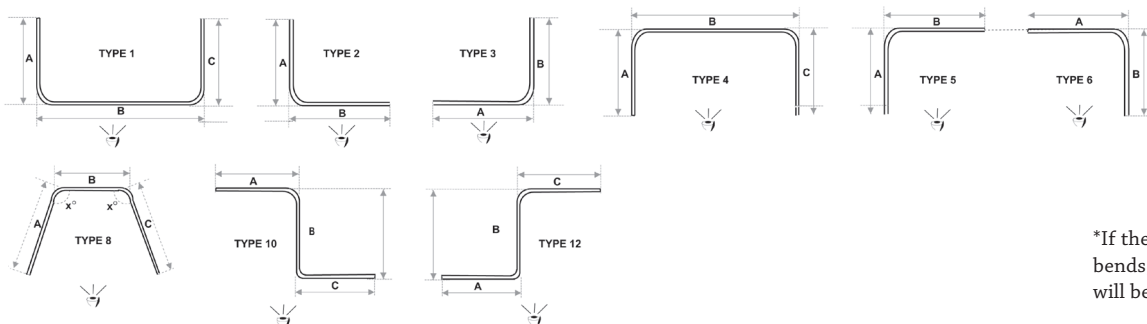

### INFO

Applications : Domestic, Contract  
Control : Cord drawn, Hand drawn  
Cord options : Yes  
Bend options : Yes  
Ceiling mount : Yes  
Wall mount : Yes

Colours : White  
Accessories : Plastic/metal  
Track width : 6 mm  
Ext. dimensions : W21.2 mm x  
H25 mm  
Length : 600 cm

### BENDING OPTIONS

\*If the curtain track is made with bends, the maximum weight limit will be halved.

### MOUNTING OPTIONS

Ceiling

Wall

Recess

Extendible

Note:  
Can be direct recess or ceiling fixed by hardware within end cap.