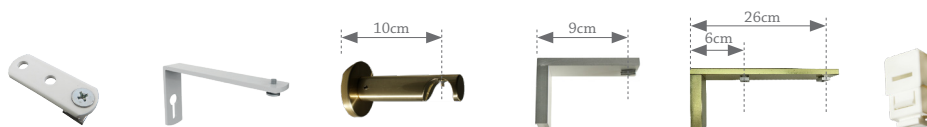

CWF 9001 POLE TRACK / HAND DRAWN

The 9001 Pole Track is a unique decorative curtain track system suitable for both domestic and contract applications. Available in a range of colours with contemporary finial and bracket designs, the 9001 Pole Track offers a modern look. Popular as a double curtain pole, it is available as a hand drawn, or single cord or dual cord system.

INFO

Applications: Domestic, Contract
Control : Hand drawn
Cord options : Yes
Bend options : Yes
Ceiling mount : Yes
Wall mount: Yes

Material : Aluminium alloy 6060/T6
Accessories : Plastic/metal
Track width : 6.0 mm
Ext. dimensions : Ø28 mm
Length : 600 cm**
Thickness : 1.0 -1.2 mm

Load : Maximum 12 kg*
Bending: R. 47 cm
Recommended glider : 5738, 5730, 5735

9001 Pole Track hand drawn standard (unless specified):

- Split draw
- Ceiling fix bracket
- Nylon glider

BENDING OPTIONS

*If the curtain track is made with bends, the maximum weight limit will be halved.

MOUNTING OPTIONS

COLOURS

White

Silver

Gold**
(NEW)

Antique
Brass

Black

**Gold available in 400cm length only.