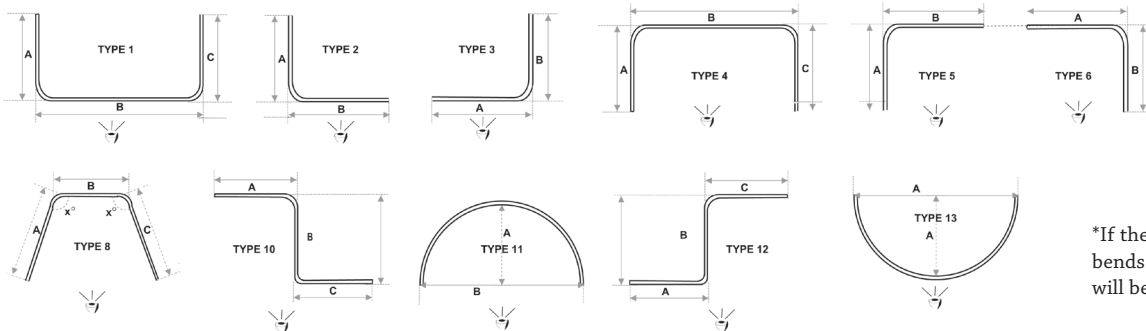

CWF 9001 POLE TRACK / HAND DRAWN

The 9001 Pole Track is a unique decorative curtain track system suitable for both domestic and contract applications. Available in a range of colours with contemporary finial and bracket designs, the 9001 Pole Track offers a modern look. Popular as a double curtain pole, it is available as a hand drawn, or single cord or dual cord system.

INFO

Applications: Domestic, Contract
Control : Hand drawn
Cord options : Yes
Bend options : Yes
Ceiling mount : Yes
Wall mount: Yes

Material : Aluminium alloy 6060/T6
Accessories : Plastic/metal
Track width : 6.0 mm
Ext. dimensions : Ø28 mm
Length : 600 cm**
Thickness : 1.0 -1.2 mm

Load : Maximum 12 kg*
Bending: R. 47 cm
Recommended glider : 5738, 5730, 5735

9001 Pole Track hand drawn standard (unless specified):

- Split draw
- Ceiling fix bracket
- Nylon glider

BENDING OPTIONS

*If the curtain track is made with bends, the maximum weight limit will be halved.