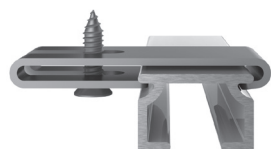

## CWF 0521 / HAND DRAWN

Hand drawn, slimline contract track suitable for sheers and light to medium weight curtains. Pre-drilled screw holes within channel allow for a discreet, direct ceiling mount using countersunk (3x30 Pan Head) screws. Ceiling bracket or wall bracket options also available.

### INFO

Applications: Contract	Material: Aluminium alloy 6060/T6	Thickness: 1.0 -1.2 mm	0521 Standard (unless specified):
Control: Hand drawn	Colours: White, Silver ano	Load: Maximum 6 kg	• Split draw
Cord options: No	Accessories: Plastic/metal	Recommended glider: 5738 with silicone, 5730, 5735	• Ceiling fix bracket
Bend options: No	Track width: 6 mm		• Nylon gliders
Ceiling mount: Yes	Ext. dimensions: 15 mm x 10 mm		
Wall mount: Yes (with modification)	Length: Maximum 600cm		

### MOUNTING OPTIONS

9578: Ceiling Bracket

560: Wall Bracket

NOTE:  
This track can be direct ceiling mounted, without brackets, through pre-drilled screw hole within channel.

Pre-drilled holes every 48cm.