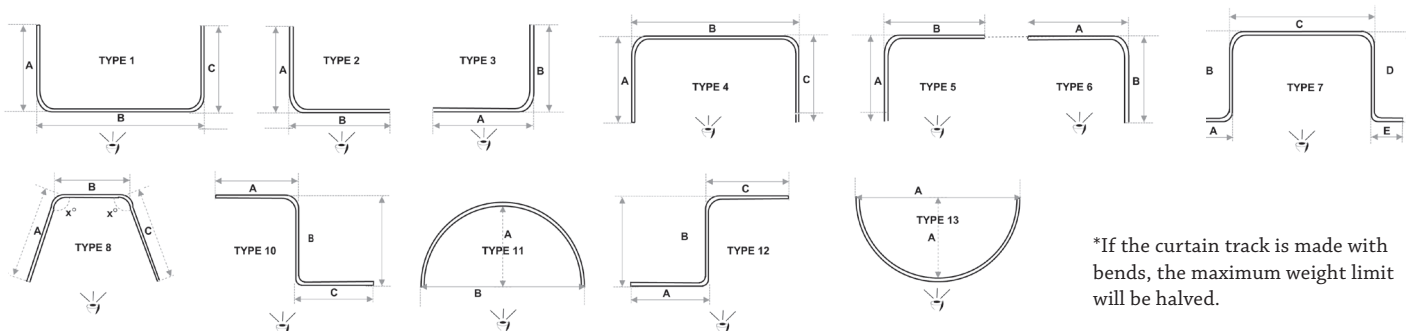

BENDING OPTIONS

MOUNTING OPTIONS

COLOURS