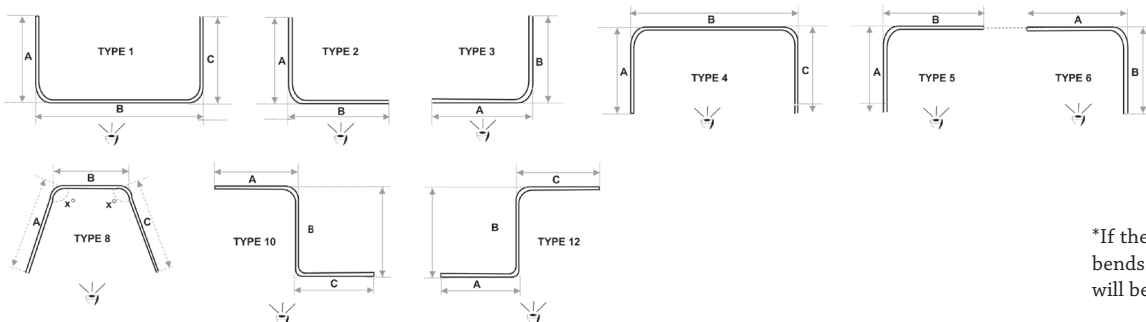

INFO

Applications : Domestic, Contract
Control : Cord drawn, Hand drawn
Cord options : Single, Dual, Multi-draw
Bend options : Yes
Ceiling mount : Yes

Wall mount : Yes
Colours : White
Accessories : Plastic/metal
Track width : 6 mm
Ext. dimensions : W21.2 mm x H25 mm

Length : 600 cm
Load : Maximum 22 kg*
Bending: 47 cm radius
Recommended glider: 622663:Roller glider with steel axle, 5730,5735, 411173

6220 Standard (unless specified):

- Single cord RHS
- Split draw
- 250cm cord drop
- Ceiling fix bracket
- Roller glider, steel axle

BENDING OPTIONS

*If the curtain track is made with bends, the maximum weight limit will be halved.

MOUNTING OPTIONS

Ceiling

Wall

Recess

Extendible

Note:
Can be direct recess or ceiling fixed by hardware within end cap.

COLOURS

White

Silver

Please refer to page 5-6 for Child Safety information.

STANDARD COMPONENTS / 6220 / CORD DRAWN

Picture	Code	Description	Colour	Box Quantity
	AT622	Profile W 21.2mm x H 25mm	White	10 x 6m
	622663	Roller glider with steel axle	White	100 pcs
	622621W	End pulley	White	20 pcs
	622642W	Overlap carrier	White	20 pcs
	622640G	Overlap arm	Zinc	50 pcs
	622656W	Adjustment glider - Cord connector	White	100 pcs
	410873	Cord 3.5 mm	White	200 mtr
	6124	Cord tensioner	Silver	1 pcs
	622631W	Lever-lock ceiling bracket	White	100 pcs