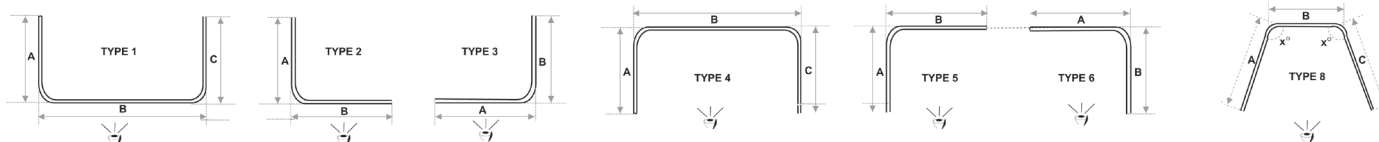

INFO

Applications : Domestic, Contract
Control : Electric motor
Bend options: Yes
Ceiling mount: Yes
Wall mount: Yes
Material: Aluminium alloy 6060/T6

Colours: White
Accessories: Plastic/metal
Track width: 6 mm
Ext. dimensions: 26 x 32 mm
Length: 1000 cm
Thickness: 1.0 -1.2 mm

Load: Maximum 40 kg*
Recommended glider : 8604, 5730, 5735
Cable length: 160cm

8500 Electric standard (unless specified):

- Split draw
- Ceiling fix bracket
- Roller glider
- Motor RHS

BENDING OPTIONS

*If the curtain track is made with bends, the maximum weight limit will be halved.