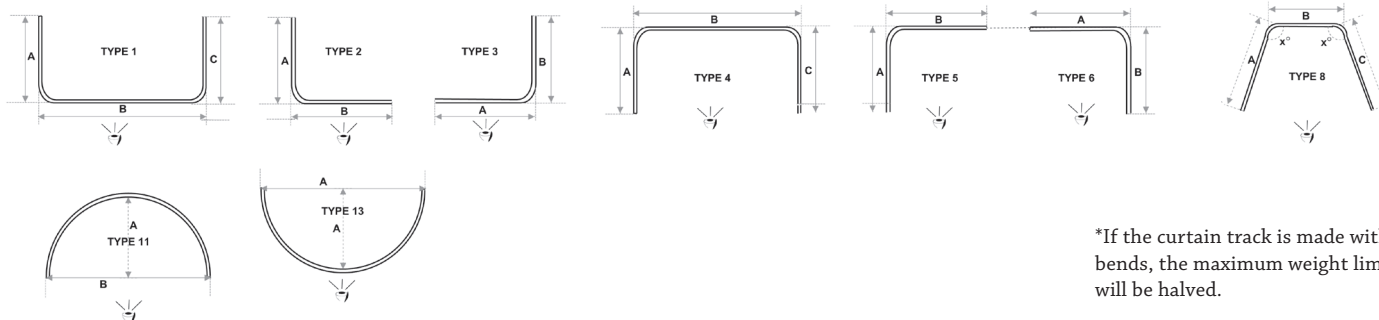

INFO

Applications : Domestic, Contract
 Control : Electric motor
 Cord options: No
 Bend options: Yes
 Ceiling mount: Yes
 Wall mount: Yes

Material: Aluminium alloy 6060/T6
 Colours: White
 Accessories: Plastic/metal
 Track width: 6 mm
 Ext. dimensions: W30 x H25 mm
 Length: 1000 cm

Load: Maximum 60 kg*
 Recommended glider : 1781415
 Cable length: 125cm

Glydea Electric standard (unless specified):

- Split draw
- Ceiling fix bracket
- Roller glider
- Motor RHS

BENDING OPTIONS

*If the curtain track is made with bends, the maximum weight limit will be halved.