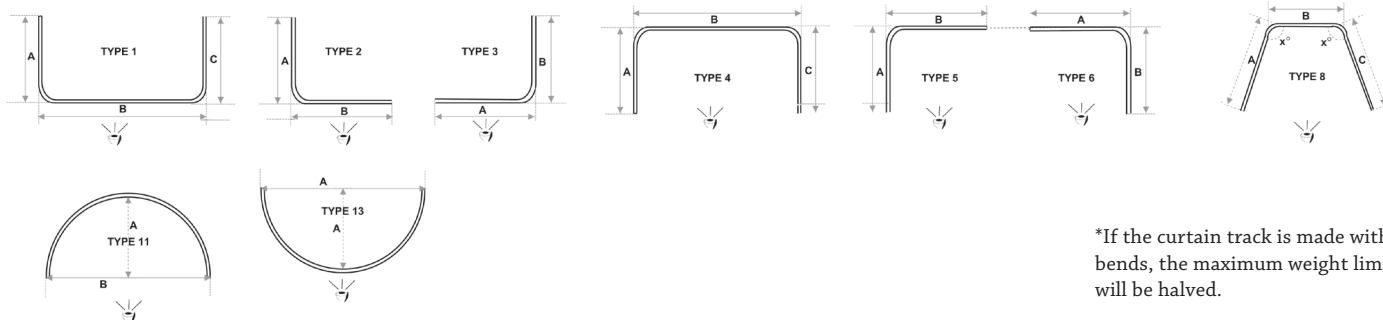

BENDING OPTIONS

*If the curtain track is made with bends, the maximum weight limit will be halved.

MOUNTING OPTIONS

COLOURS

White