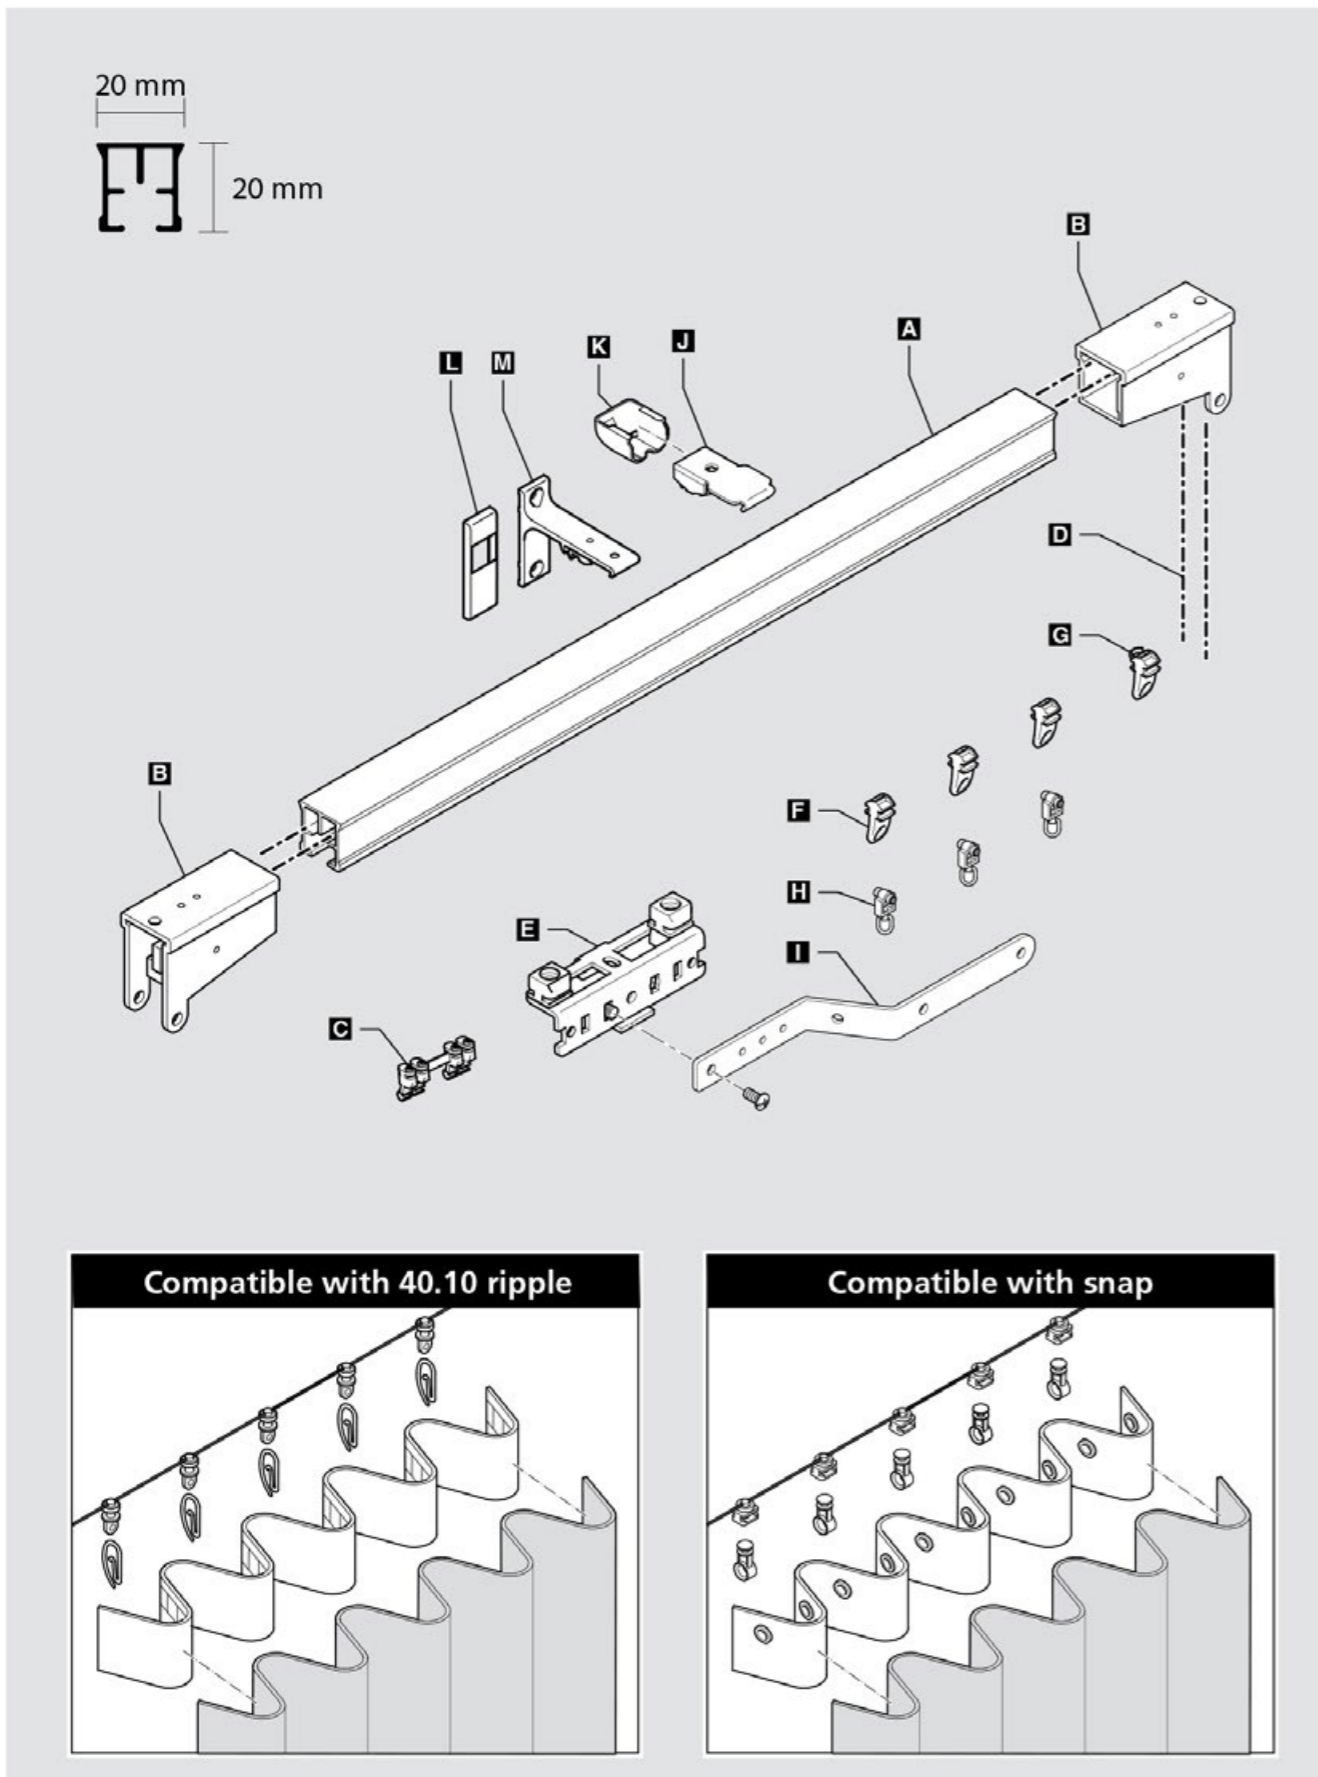

Mastercarrier SNAP
White, grey, black

Mastercarrier SNAP left
White, grey, black

Mastercarrier SNAP right
White, grey, black

Mastercarrier
White, grey, black

Mastercarrier
White, grey, black

1020 CORDED TRACK COMPONENTS

A 20x 5,8 mtr 508-0022-000 white 508-0022-002 grey 508-0022-004 black	B 25 pcs 508-0824-000 white 508-0824-002 grey 508-0824-004 black	10 pcs 508-0701-000 white 508-0701-002 grey 508-0701-004 black	
C 5 mm 100 pcs 508-0820-000 white 508-0820-002 grey 508-0820-004 black	D 5 mm 200 mtr 508-0003-000 white 508-0003-002 grey 508-0003-004 black		
E metal 15 pcs 508-0810-000 white 508-0810-002 grey 508-0810-004 black	metal, snap 15 pcs 508-0582-000 white 508-0582-002 grey 508-0582-004 black	metal, snap 15 pcs 508-0578-000 white 508-0578-002 grey 508-0578-004 black	metal, snap 15 pcs 508-0580-000 white 508-0580-002 grey 508-0580-004 black
plastic 25 pcs 508-0668-000 white 508-0668-002 grey 508-0668-004 black	plastic 25 pcs 508-0670-000 white 508-0670-002 grey 508-0670-004 black	F 25x 10 pcs 508-0800-000 white 508-0800-002 grey 508-0800-004 black	
		10x 100 pcs 508-0829-000 white 508-0829-002 grey 508-0829-004 black	

75-115 mm 50 pcs  508-0118-000 white 508-0118-002 grey 508-0118-004 black	65-100 /150-195 mm 50 pcs  508-0120-000 white 508-0120-002 grey 508-0120-004 black		
75 mm 20 pcs  508-0122-000 white 508-0122-002 grey 508-0122-004 black	100 mm 20 pcs  508-0124-000 white 508-0124-002 grey 508-0124-004 black	150 mm 15 pcs  508-0126-000 white 508-0126-002 grey 508-0126-004 black	200 mm 15 pcs  508-0128-000 white 508-0128-002 grey 508-0128-004 black
L 50 pcs  508-0130-000 white 508-0130-002 grey 508-0130-004 black	250 mm 15 pcs  508-0129-000 white 508-0129-002 grey 508-0129-004 black		
40.10 ripple			
1000 pcs  508-0650-000 6cm white 508-0650-001 8cm white 508-0653-000 6cm black 508-0653-001 8cm black 508-0654-000 6cm grey 508-0654-001 8cm grey	1000 pcs  505-0304-000 white 505-0304-002 grey 505-0304-013 black		