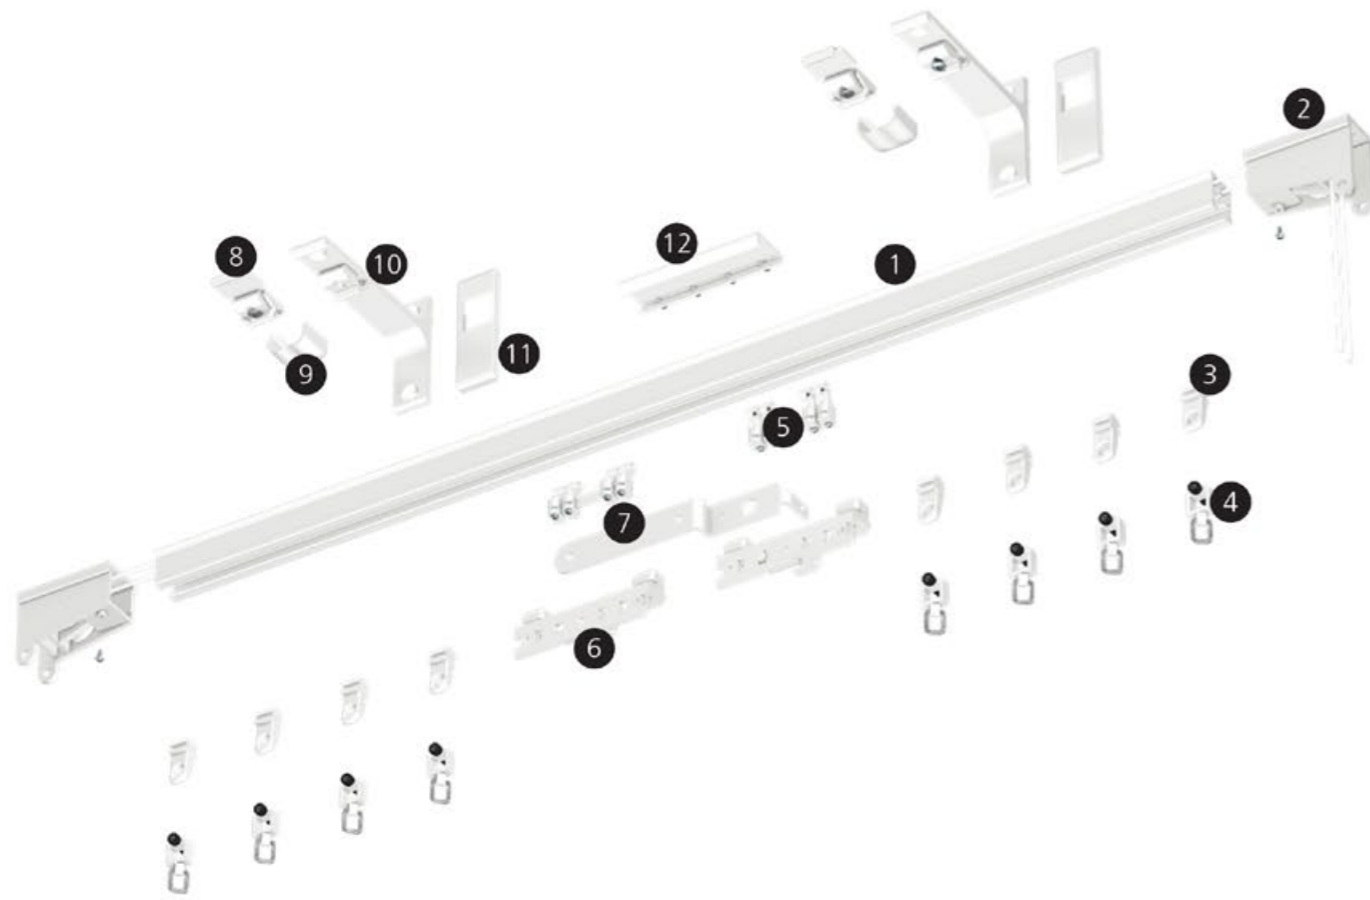

OUR NEW CORDED 1020 TRACK

1020 CORD

- Heavy duty cord system
- Easy assembling
- Heavy duty clickable carriers
- Compatible with Ripple fold systems
- Colours: white, grey and black
- Powder coated
- Bendable
- Multiple carriers

CORD OPERATED TRACK

HEAVY DUTY

SOFT ROLLERS

- White, grey and black

ASYMMETRIC GLIDERS

- White, grey and black

ECONOMY GLIDERS

- White, grey and black

EXPLODED VIEW CORD

- 1 Track 10/20
- 2 Endcap
- 3 Glider
- 4 Silent Roller
- 5 Cord connector
- 6 Mastercarrier
- 7 Z- arm
- 8 Click ceiling bracket
- 9 Ceiling bracket cover
- 10 Aluminium wall bracket with clip 75 – 250mm
- 11 Wall bracket cover
- 12 Track connector

BRACKETS

Click bracket with cover
White, grey, black

Double ceiling bracket
White

Adjustable single wall
White, grey, black
75 - 115mm

Aluminium with cover
White, grey, black
75 - 250mm

CARRIERS

Mastercarrier
White, grey, black