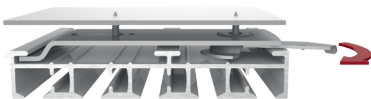

INFO

Applications : Domestic
 Use : Panel track systems
 Mounting : Ceiling, Wall
 Material : Aluminium alloy 6060/T6
 Colours : White
 Accessories : Plastic/metal

Track width : 6 mm
 Ext. dimensions : 87 mm x 15.4 mm
 Length : 600 cm
 Thickness : 1.0 -1.2 mm
 Load per mtr : Maximum 6 kg
 Bending : No

Recommended glider: 5430

Panel Track Cord Drawn standard:

- Single cord LHS
- One way draw
- 250cm cord drop

MOUNTING OPTIONS

COLOURS

White

STANDARD COMPONENTS / 5 PANEL TRACK / CORD DRAWN

Picture	Code	Description	Colour	Box Quantity
	5405	5 track panel profile	White	10 x 6 m
	5415	End cap for corded 5 track profiles	White	25 pcs
	5430	Panel holder profile with hook velcro	White	10 x 6m
	5418	Roller carrier for 5430	White	100 pcs
	5419	Roller carrier for 5430 with eye	White	100 pcs
	5422	T-Stop angle for 5430	White	100 pcs
	5423	Sloping stop-angle for 5430	White	100 pcs
	5424	L-Stop for 5430	White	100 pcs
	5428	Twist ceiling bracket for 5405	Metal	100 pcs
	5044	Stop screw	Metal	100 pcs
	2995/6	Aluminium bottom-weight (162 g, 20 x 3mm)	White	30 x 6m
	101.072	20mm Velcro loop tape (sew on)	White	25 mtr
	5416	Stop ring for cord	White	100 pcs
	5417	Guide for cord	White	100 pcs
	410863	3mm Cord	White	200 mtr roll
	6124	Cord tensioner	Silver	1 pcs