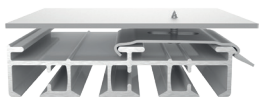

INFO

Applications: Domestic
 Use: Panel track systems
 Mounting: Ceiling, Wall
 Material: Aluminium alloy 6060/T6
 Colours: White
 Accessories: Plastic/metal

Track width: 6 mm
 Ext. dimensions: 51 mm x 15.4 mm
 Length: 600 cm
 Thickness: 1.0 -1.2 mm
 Load per mtr: Maximum 6 kg
 Bending: No

Recommended glider: 5430

Panel Track Cord Drawn standard:

- Single cord LHS
- One way draw
- 250cm cord drop

MOUNTING OPTIONS

COLOURS

White

Please refer to page 5-6 for Child Safety information.

STANDARD COMPONENTS / 3 PANEL TRACK / CORD DRAWN