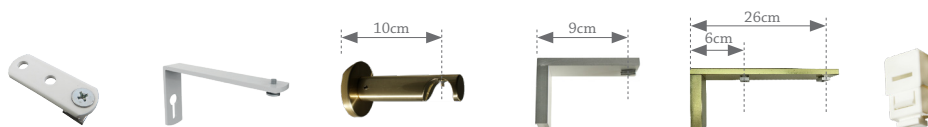

MOUNTING OPTIONS

COLOURS

***Gold available in 400cm length only.

Please refer to page 5-6 for Child Safety information.