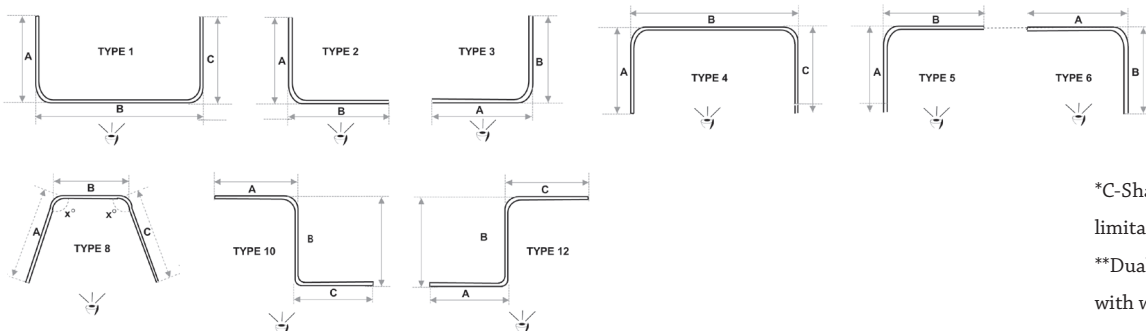

BENDING OPTIONS

*C-Shape bend available with limitations.

**Dual cord option not available with wave gliders.