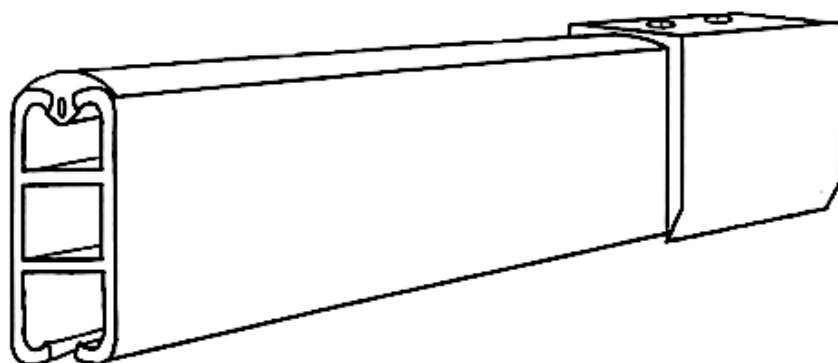

**DETAIL OF JUNCTION
OF STRAIGHT TRACK
WITH CURVED TRACK**