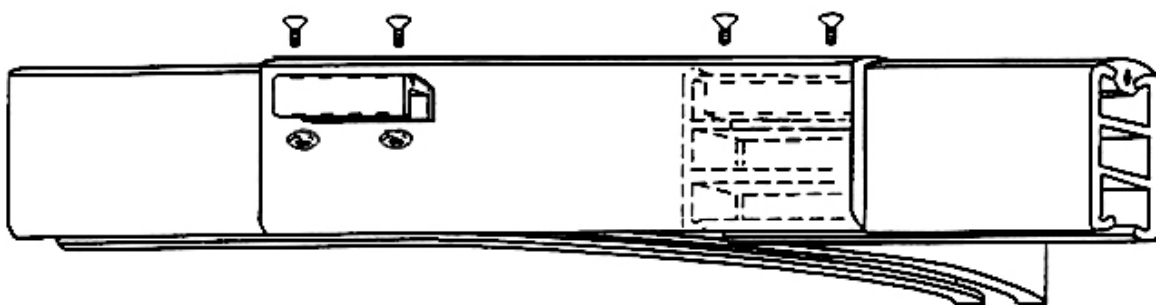

INFOGRAPHICS