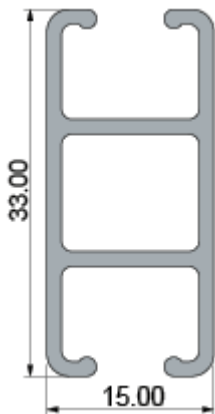

## TECHNICAL INFO

Applications : Domestic, Contract  
Use : Space Separator, School, Hospitals, etc.  
Material : Aluminium alloy 6060/T6  
Accessories : Plastic/metal  
Track width : 6 mm  
Ext. dimensions: 15 mm x 33 mm  
Length : 600cm  
Thickness : 1.0 -1.2 mm  
Load : Maximum 14 kg\*  
Bending : 11 cm radius  
Recommended glider : 5721, 5730, 5735, 6025