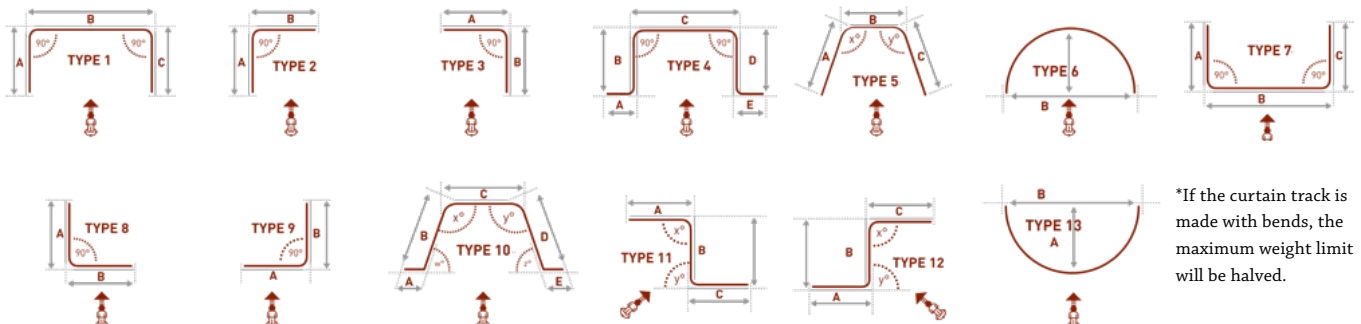

## BENDING OPTIONS

\*If the curtain track is made with bends, the maximum weight limit will be halved.