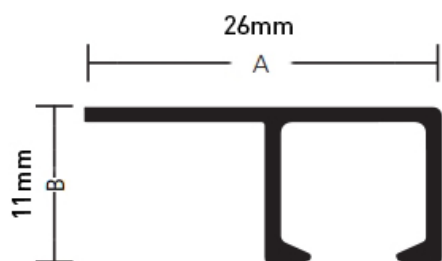

TECHNICAL INFO

Applications : Contract
Use : Hotel, Office, Restaurants etc.
Material : Aluminium alloy 6060/T6
Accessories : Plastic/metal
Track width : 6 mm
Ext. dimensions: W26mm x H11mm
Length : 600cm
Thickness : 1.0 -1.2 mm
Load : Maximum 6kg*
Recommended glider : 5721, 5730, 5735

9111 Standard (unless specified):

- Split draw
- Nylon gliders

AVAILABLE COLOURS

White

MOUNTING OPTIONS

The 9111 profile is mounted directly onto the ceiling. Pre-drilled holes every 19cm.