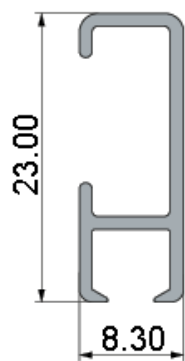

## TECHNICAL INFO

Applications : Domestic, Contract  
 Use : Curtain and picture hanging track  
 Material : Aluminium alloy 6060/T6  
 Accessories : Plastic/metal  
 Track width : 4 mm  
 Ext. dimensions: 8.3 mm x 23 mm  
 Length : 600cm  
 Thickness : 1.0 -1.2 mm  
 Load : Maximum 15kg\*  
 Bending : 11 cm radius  
 Recommended glider : 4050 with silicone,  
 4041, 4042