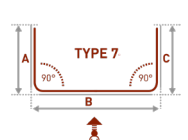

BENDING OPTIONS

*If the curtain track is made with bends, the maximum weight limit will be halved.