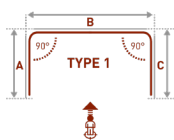

BENDING OPTIONS

*If the curtain track is made with bends, the maximum weight limit will be halved.