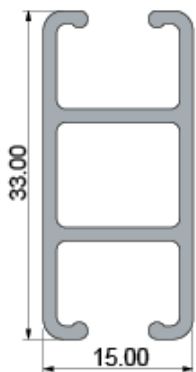

FEATURES

TECHNICAL INFO

Applications : Domestic, Contract
Use : Curtain hanging, Room Divider etc.
Material : Aluminium alloy 6060/T6
Accessories : Plastic/metal
Track width : 6 mm
Ext. dimensions: 15 mm x 33 mm
Length : 600cm
Thickness : 1.0 -1.8 mm
Load : Maximum 25 kg*
Bending : 11 cm radius
Recommended glider : 5721, 5730, 5735, 6025

5001 Designer Standards (unless specified):

- Split draw
- Ceiling fix bracket
- Nylon glider