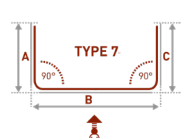

BENDING OPTIONS

*If the curtain track is made with bends, the maximum weight limit will be halved.