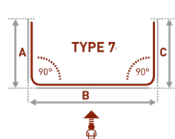

BENDING OPTIONS

*If the curtain track is made with bends, the maximum weight limit will be halved.