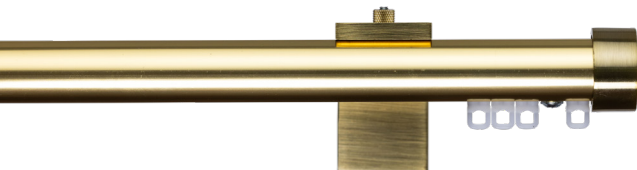

Square Bracket + Button Finial