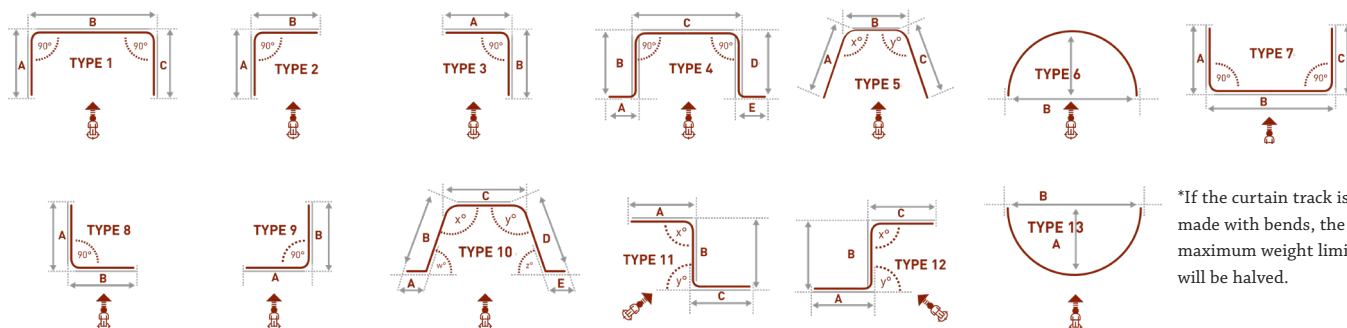

BENDING OPTIONS

*If the curtain track is made with bends, the maximum weight limit will be halved.