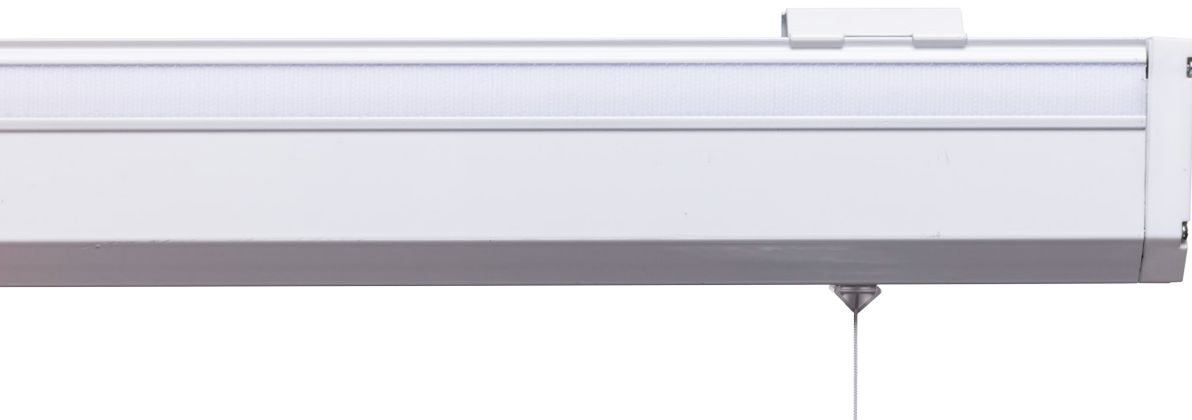

CWF 2012 HEAVY DUTY

ELECTRIC & BATTERY ROMAN BLIND HEADRAIL SYSTEM

The made-to-measure electric Heavy Duty roman blind headrail is ideal for large or difficult to reach windows. Designed for silence, the Sonesse 40 motor provides maximum acoustic comfort. Fully assembled and supplied complete with Velcro and pocket tape.

FEATURES

Electric

Battery

Ceiling Mount

Wall Mount

Smart Home

Remote