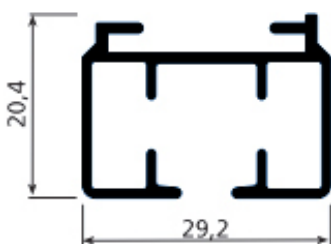

## TECHNICAL INFO

Applications : Domestic, Contract  
 Material : Aluminium alloy 6060/T6  
 Accessories : Plastic/metal  
 Track width : 7 mm  
 Ext. dimensions: 20.4mm x 29.2mm  
 Length : 600cm  
 Thickness : 1.89-2.46 mm  
 Load : Maximum 60kg\*