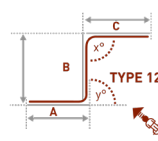

BENDING OPTIONS

*If the curtain track is made with bends, the maximum weight limit will be halved.