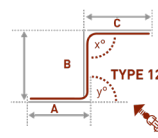

BENDING OPTIONS

*If the curtain track is made with bends, the maximum weight limit will be halved.