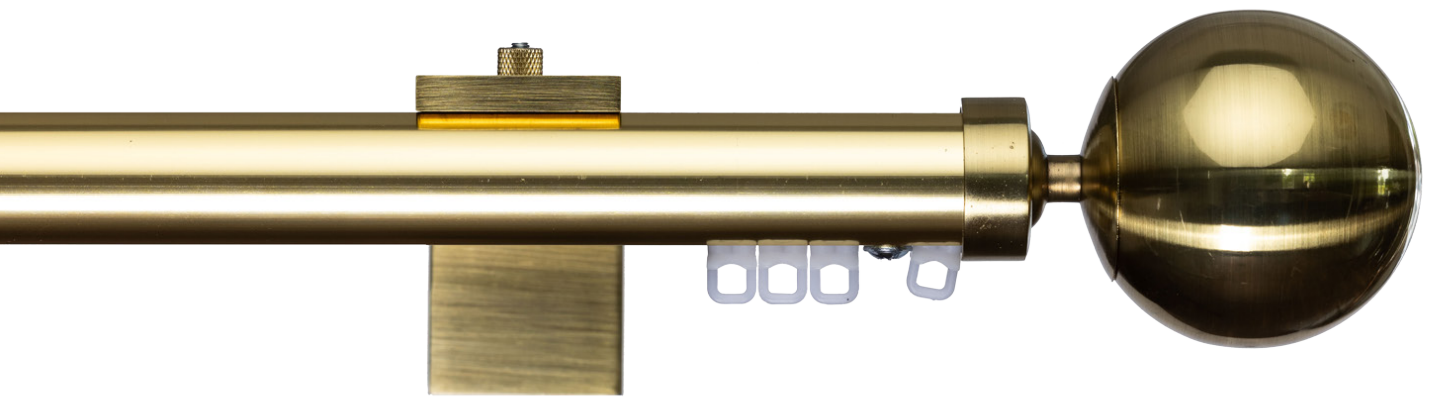

CWF 9001

HAND DRAWN & CORDED CURTAIN TRACK SYSTEM

The 9001 Pole Track is a unique decorative curtain track system suitable for both domestic and contract applications. Available in a range of colours with contemporary finial and bracket designs, the 9001 Pole Track offers a modern look. Popular as a double curtain pole, it is available as a hand drawn, or single cord or dual cord system.

FEATURES