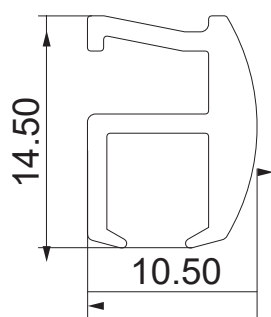

## TECHNICAL INFO

Applications : Domestic, Contract  
 Use : Curtain hanging in boats, caravans etc.  
 Material : Aluminium alloy 6060/T6  
 Accessories : Plastic/metal  
 Track width : 4 mm  
 Ext. dimensions: 10.5mm x 14.5mm  
 Length : 600cm  
 Thickness : 1.2 -3 mm  
 Load : Maximum 8.5kg for 6mtr Length\*  
 Bending : 11 cm radius  
 Recommended glider : 4050 with silicone, 4041, 4042