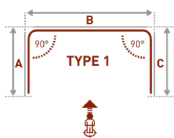

BENDING OPTIONS

*If the curtain track is made with bends, the maximum weight limit will be halved.