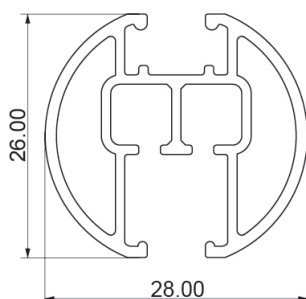

### TECHNICAL INFO

Applications : Healthcare, Retail, Contract  
 Use : Cubicle rail, Shower rail, Commercial  
 Material : Aluminium alloy 6060/T6  
 Accessories : Plastic/metal  
 Track width : 6 mm  
 Ext. dimensions: Ø28 mm  
 Length : 600cm  
 Thickness : 1.0 -1.2 mm  
 Load : Maximum 15kg\*  
 Bending : R. 47 cm  
 Recommended glider : 5721