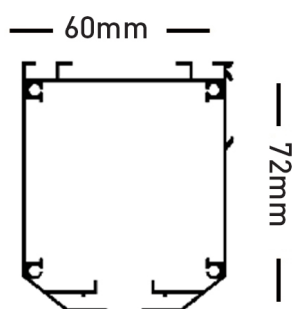

## TECHNICAL INFO

Applications : Domestic, Contract  
 Use : Room, Living Room, Hotels, etc.  
 Material : Aluminium alloy 6060/T6  
 Accessories : Plastic/metal  
 Ext. dimensions: W60mm x H72mm  
 Length : Minimum 60cm  
 Load : Maximum 25kg.