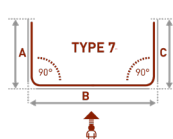

BENDING OPTIONS

*If the curtain track is made with bends, the maximum weight limit will be halved.