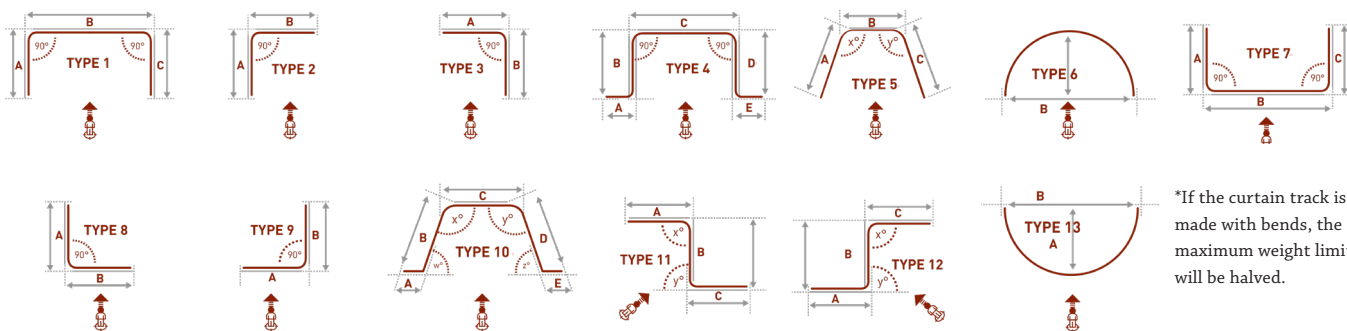

NEW LED LIGHT AVAILABLE

BENDING OPTIONS

*If the curtain track is made with bends, the maximum weight limit will be halved.