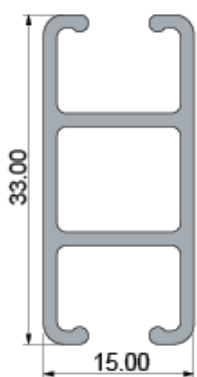

### TECHNICAL INFO

Applications : Healthcare  
 Use : Cubicle rail, Shower rail  
 Material : Aluminium alloy 6060/T6  
 Accessories : Plastic/metal  
 Track width : 6 mm  
 Ext. dimensions: 15 mm x 33 mm  
 Length : 600cm  
 Thickness : 1.0 -1.2 mm  
 Load : Maximum 15kg\*  
 Bending : 11 cm radius  
 Recommended glider : 5739/K