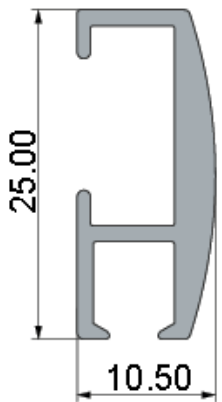

### TECHNICAL INFO

Applications : Domestic, Contract  
 Use : Curtain, picture hanging and shower curtain track, Voiles, Room Divide  
 Material : Aluminium alloy 6060/T6  
 Accessories : Plastic/metal  
 Track width : 4 mm  
 Ext. dimensions: 10.5mm x 14.5mm  
 Length : 600cm  
 Thickness : 1.2 - 3 mm  
 Load : Maximum 20kg\*  
 Bending : 11 cm radius  
 Recommended glider : 4050 with silicone, 4041, 4042