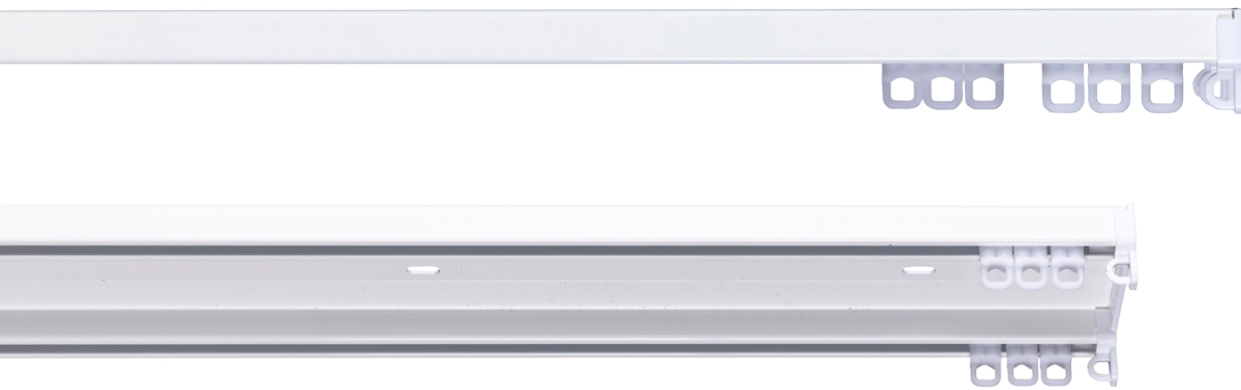

## CWF 9920 MULTI CHANNEL WIDE / 2-WAY HAND DRAWN CURTAIN TRACK SYSTEM

Hand drawn, wide double curtain track ideal for contract applications such as hotels, offices and hospitals. Example use: Curtain on front, voile on rear.