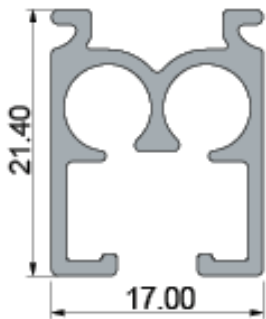

## TECHNICAL INFO

Applications : Domestic, Contract  
 Use : Hotel, Office, Residential, etc.  
 Control : Cord drawn  
 Cord options : Single draw  
 Material : Aluminium alloy 6060/T6  
 Accessories : Plastic/metal  
 Track width : 6 mm  
 Ext. dimensions: 17 mm x 21.4 mm  
 Length : 600cm  
 Thickness : 1.0 -1.2 mm  
 Load : Maximum 15kg\*  
 Bending : 47 cm radius  
 Recommended glider : 5721