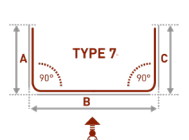

BENDING OPTIONS

*If the curtain track is made with bends, the maximum weight limit will be halved.