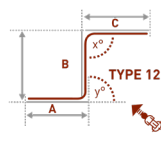

BENDING OPTIONS

*If the curtain track is made with bends, the maximum weight limit will be halved.