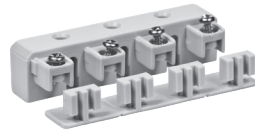

## ACCESSORIES / PANEL TRACK / CORDED

Box QTY: 25 pcs

5413

End cap

**For corded 3 track panel**

Colours:

Box QTY: 25 pcs

5414