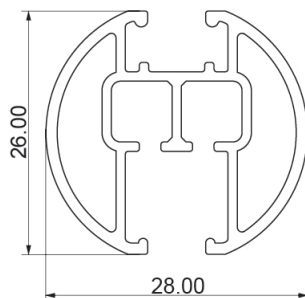

## TECHNICAL INFO

Applications : Domestic, Contract  
 Use : Curtain hanging in boats, caravans etc.  
 Material : Aluminium alloy 6060/T6  
 Accessories : Plastic/metal  
 Track width : 6 mm  
 Ext. dimensions: Ø28 mm  
 Length : 600cm  
 Thickness : 1.0 -1.2 mm  
 Load : Maximum 20kg\*  
 Bending : 47 cm radius  
 Recommended glider : 5721, 5730, 5735