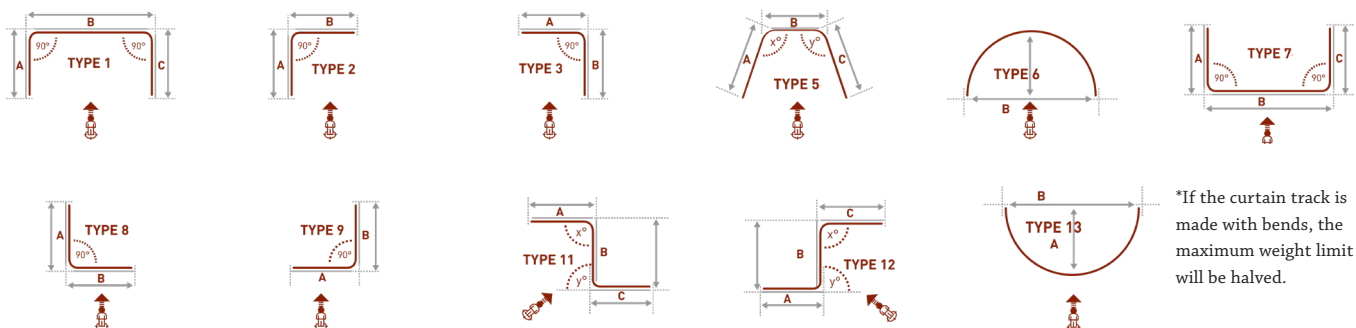

AVAILABLE COLOURS

BENDING OPTIONS

*If the curtain track is made with bends, the maximum weight limit will be halved.