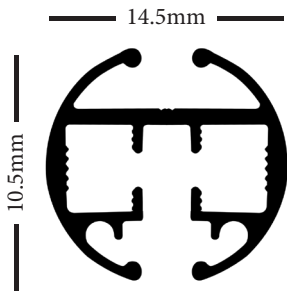

Applications : Domestic, Contract
Use : Curtain hanging, caravans, House, etc.
Material : Aluminium alloy 6060/T6
Accessories : Plastic/metal
Track width : 4 mm
Ext. dimensions: 10.5mm x 14.5mm
Length : 600cm
Thickness : 1.89-2.46 mm
Load : Maximum 25kg / 35kg / 60kg*
Bending : 47 cm radius
Recommended glider : 5721

Techno 30 Standards (unless specified):

- Single cord
- Ceiling bracket
- Nylon glider