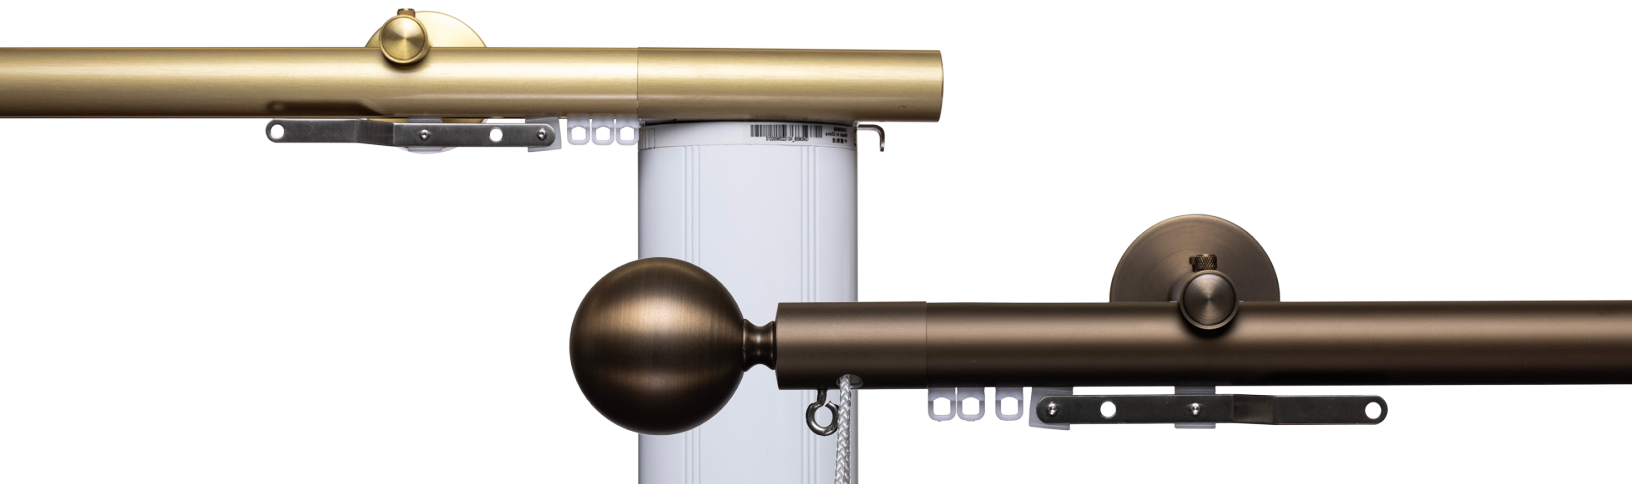

CWF TECHNO 30

HAND DRAWN, CORDED, BATTERY & ELECTRIC TRACK SYSTEM

Create a contemporary interior style with the Techno 30 curtain Track Pole. Offering a curtain pole aesthetic with the functionality of a track, the Techno 30 cord drawn pole features a pulley system concealed within a minimalist finial. Available in Motorized (Battery and Electric), Hand Drawn and Corded options the Techno 30 is built to last and is capable to support heavy weights as much as 60kg*