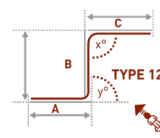

BENDING OPTIONS

*If the curtain track is made with bends, the maximum weight limit will be halved.