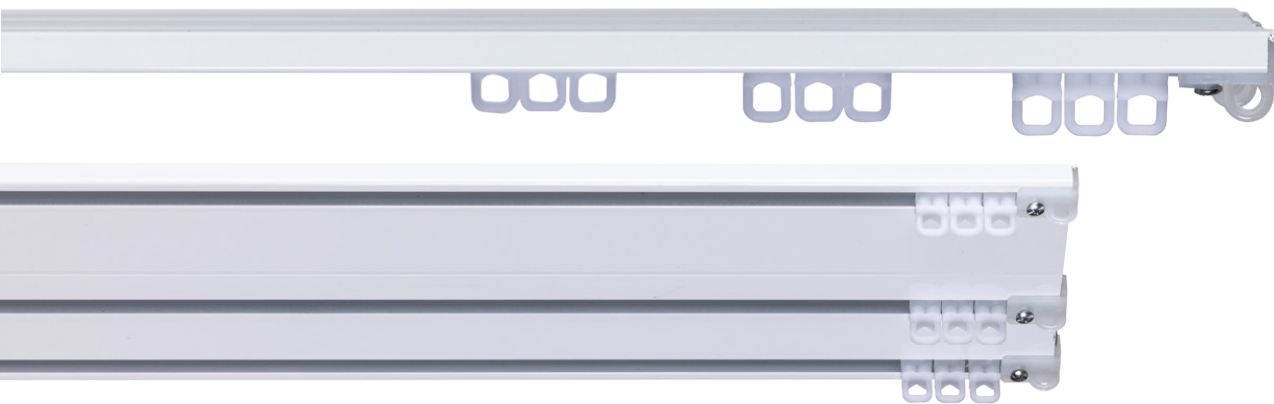

## CWF 5408 MULTI CHANNEL NARROW / 3-WAY HAND DRAWN CURTAIN TRACK SYSTEM

Our most popular multi-channel track, used widely in hotels throughout Europe. The three-way curtain track allows a voile on the back track and one curtain on each of the front tracks, allowing for a large overlap – essential for achieving exclusion of light in hotel rooms.