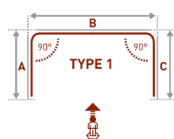

BENDING OPTIONS

*If the curtain track is made with bends, the maximum weight limit will be halved.