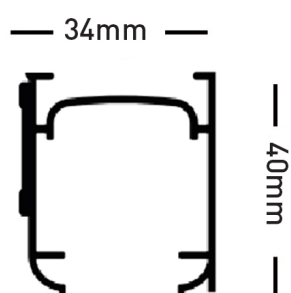

## TECHNICAL INFO

Applications : Domestic, Contract  
 Use : Room, Living Room, Hotels, etc.  
 Material : Aluminium alloy 6060/T6  
 Accessories : Plastic/metal  
 Ext. dimensions: W34mm x H40mm  
 Length : Minimum 65cm  
 Load : 4kg - 5kg