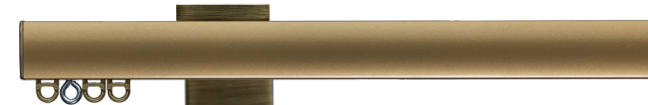

## SQUARE BRACKET

Black

Antique Brass

White

Gold

Silver

MADE WITH RENEWABLE RESOURCES AND LOW CO2 FOOTPRINT

**Sustainable Aluminum**  
Hydro CIRCAL with minimum  
of 75% of Post-Consumer  
Scrap