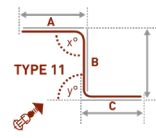

BENDING OPTIONS

*If the curtain track is made with bends, the maximum weight limit will be halved.