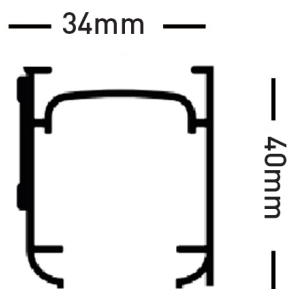

### TECHNICAL INFO

Applications : Domestic, Contract  
 Use : Room, Living Room, Hotels, etc.  
 Material : Aluminium alloy 6060/T6  
 Accessories : Plastic/metal  
 Ext. dimensions: W34mm x H40mm  
 Length : Minimum 34cm  
 Thickness : 1.0 -1.2 mm  
 Load : 1:1 - 6 kg, 1:4 - 12kg