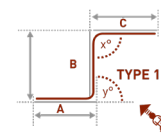

BENDING OPTIONS

*If the curtain track is made with bends, the maximum weight limit will be halved.