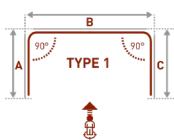

BENDING OPTIONS

*If the curtain track is made with bends, the maximum weight limit will be halved.