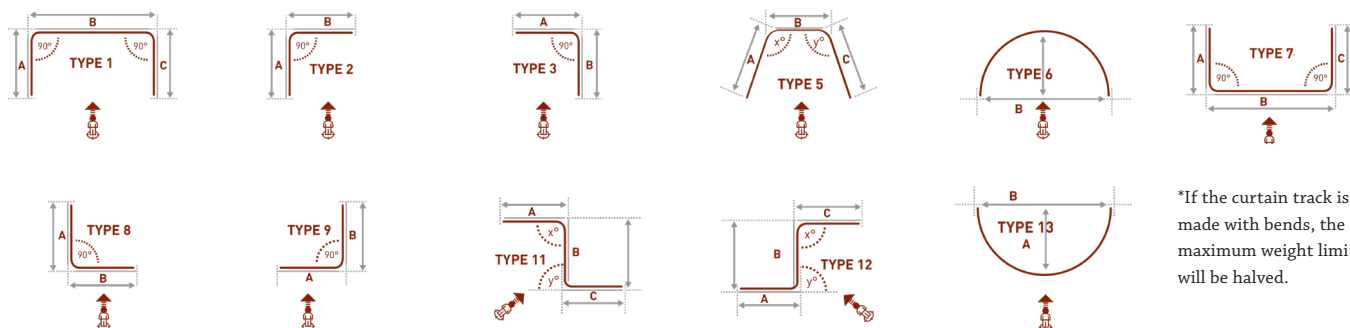

BENDING OPTIONS

*If the curtain track is made with bends, the maximum weight limit will be halved.