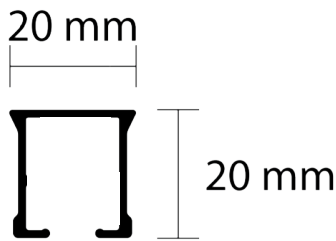

TECHNICAL INFO

Applications : Domestic, Contract
Material : Aluminium alloy 6060/T6
Accessories : Plastic/metal
Track width : 4 mm
Ext. dimensions: 20mm x 20mm
Length : 600cm
Thickness : 1.0 -1.2 mm
Load : Maximum 20kg*
Bending : 20 cm radius
Recommended glider : 4050 with silicone, 4041, 4042

AVAILABLE COLOURS

BENDING OPTIONS

*If the curtain track is made with bends, the maximum weight limit will be halved.