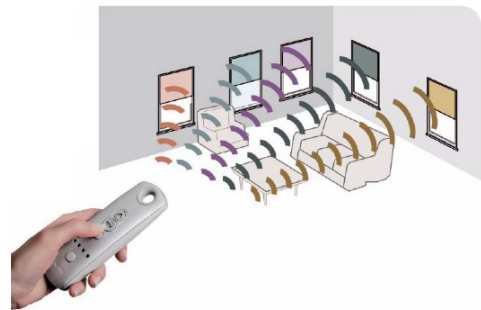

Multi channel operation

Operate 1 to 5 electric roller blinds (or other applications) individually or as a group. Expandable up to 16 channels with individual control.

CONTROLS / GLYDEA / IRISMO

Box QTY: 1 pcs 1810880 Smoove Origin RTS Colours: ☐	Box QTY: 1 pcs 1810880 Smoove Origin RTS Colours: ☐	Box QTY: 1 pcs REMS01W Telis Pure 1 Channel Remote Colours: ☐	Box QTY: 1 pcs REMS05W Telis Pure 5 Channel Remote Colours: ☐
Box QTY: 1 pcs REMS16W Telis Pure 16 Channel Remote Colours: ☐	Box QTY: 1 pcs REMS00W Tahoma Switch Smart Home Hub Colours: ☐	Box QTY: 1 pcs REMS20W Tahoma Mini Connectivity Kit Colours: ☐