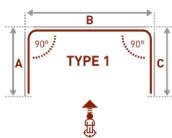

BENDING OPTIONS

*If the curtain track is made with bends, the maximum weight limit will be halved.