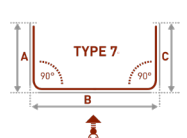

BENDING OPTIONS

*If the curtain track is made with bends, the maximum weight limit will be halved.