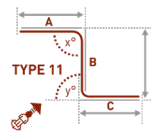

BENDING OPTIONS

*If the curtain track is made with bends, the maximum weight limit will be halved.