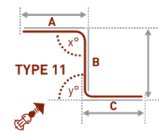

BENDING OPTIONS

*If the curtain track is made with bends, the maximum weight limit will be halved.