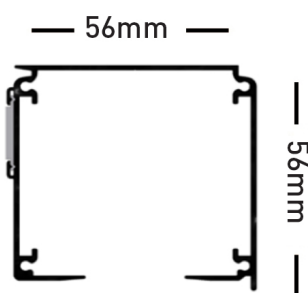

## TECHNICAL INFO

Applications : Domestic, Contract  
 Use : Room, Living Room, Hotels, etc.  
 Material : Aluminium alloy 6060/T6  
 Accessories : Plastic/metal  
 Ext. dimensions: W56mm x H56mm  
 Length : Minimum 40cm  
 Load : 17kg