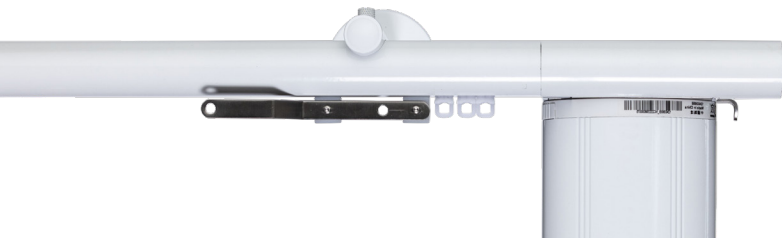

Round Bracket + Cylinder Finial - White