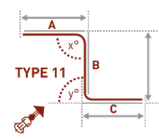

BENDING OPTIONS

*If the curtain track is made with bends, the maximum weight limit will be halved.