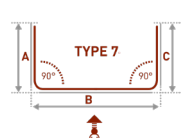

BENDING OPTIONS

*If the curtain track is made with bends, the maximum weight limit will be halved.