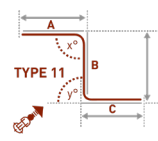

BENDING OPTIONS

*If the curtain track is made with bends, the maximum weight limit will be halved.