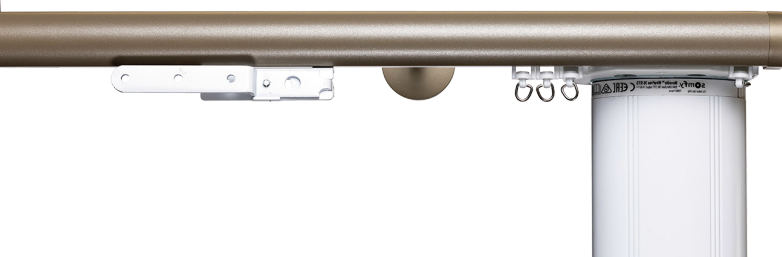

8 ASTONISHING COLOURS

UNLIMITED POSSIBILITIES

CHAMPAGNE

ALL COLOURS AVAILABLE IN ROUND AND FLAT DECO 1020 PROFILE