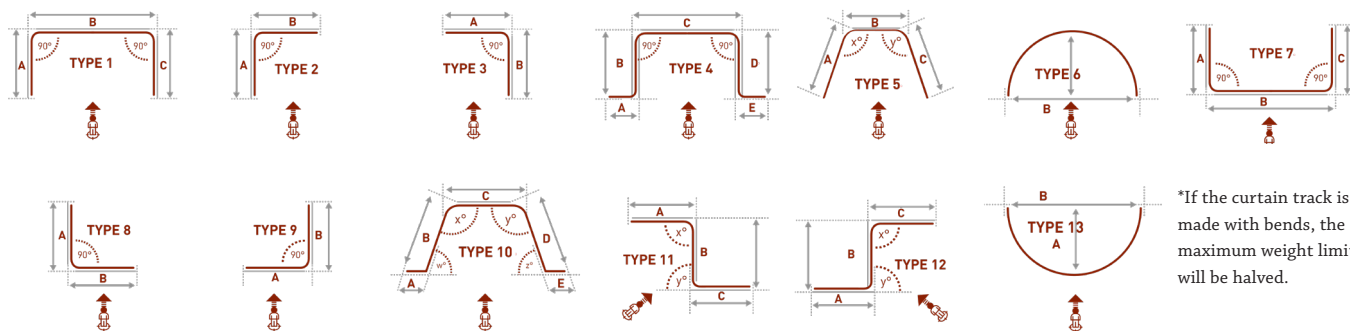

BENDING OPTIONS

*If the curtain track is made with bends, the maximum weight limit will be halved.