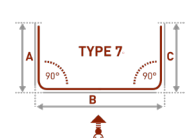

BENDING OPTIONS

*If the curtain track is made with bends, the maximum weight limit will be halved.