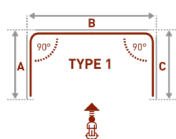

BENDING OPTIONS

*If the curtain track is made with bends, the maximum weight limit will be halved.