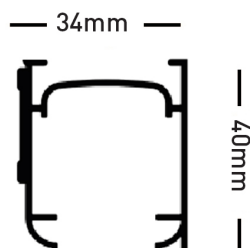

### TECHNICAL INFO

Applications : Domestic, Contract  
Use : Room, Living Room, Hotels, etc.  
Material : Aluminium alloy 6060/T6  
Accessories : Plastic/metal  
Ext. dimensions: W34mm x H40mm  
Length : Minimum 34cm  
Thickness : 1.0 -1.2 mm  
Load : 1:1 - 6 kg, 1:4 - 12kg