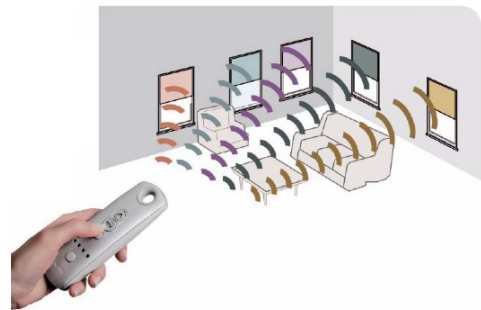

What are the benefits of RTS technology?

- RTS transmissions pass through walls. You do not necessarily have to be near your awning or other type of application in which a Somfy motor is incorporated: operating is also from another room or from another floor.
- RTS has a handy and self-adjustable “my” function with which you can easily give a product a fixed, favorite intermediate position. You can change it at any time.
- No additional wires are required for operation. The receiver is in the motor. The only wire required is from the RTS motor to the power supply.
- You can combine controls and controls as desired and expand the system at any time with additional remote controls, wireless wall controls and app control.
- With RTS you can also apply compatible sensors that respond to weather change. For example, a Somfy RTS sun sensor lowers your sun protection during sunlight measurement and the wind sensor collects the sun protection in time if it starts to blow too hard.
- Safe operation with a rolling code reduces interference with other radio products.

Single channel operation

Operate 1 electric roller blind (or other application) individually or a group of roller blinds simultaneously.

Multi channel operation

Operate 1 to 5 electric roller blinds (or other applications) individually or as a group. Expandable up to 16 channels with individual control.