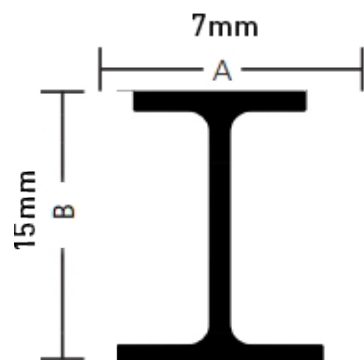

TECHNICAL INFO

Applications : Domestic, Contract
Use : Bay Windows and Others
Material : Aluminium
Accessories : Plastic/metal
Track width : 4 mm
Ext. dimensions: 7mm x 15mm
Length : 500cm
Load : Maximum 9kg*
Bending : Self Bend
Recommended glider : 922011, 922060

Double T standards:

- Split draw
- Ceiling fix bracket
- Plastic & metal glider

AVAILABLE COLOURS

SELF BENDING AND SUPER FLEXIBLE

The flexible curtain track is perfect for windows where you have a curve or feel that straight curtain tracks are not going to achieve the effect you want. In addition, we can also see them in places like caravans or motorhomes, where thanks to being able to mold it you will be able to adapt it without any problem.

This curtain rail is fully moldable and tool-free so you can shape it into whatever shape you need when it arrives at your home, it installs like any other rail and comes with everything you need to hang it, all you have to worry about is making the fabric that you like the most to hang it.

The Double T flexible curtain track is hand operated, so you can play with the curtain and move it freely around the track.