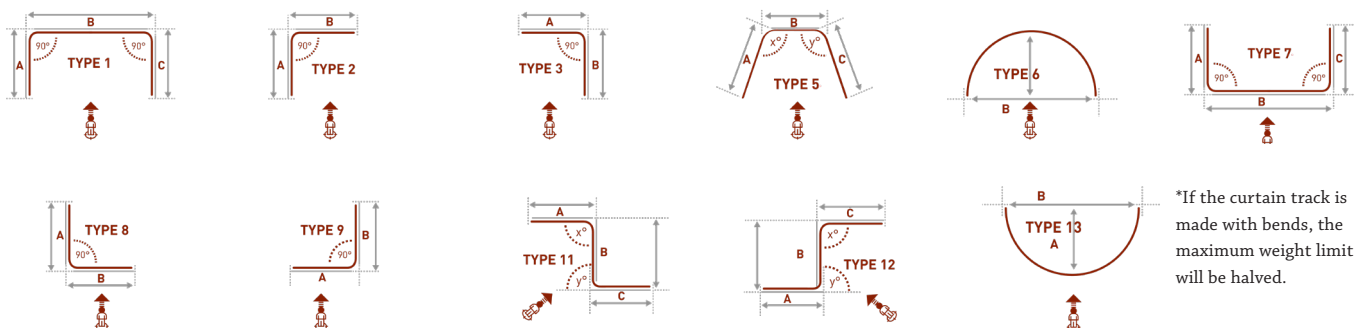

BENDING OPTIONS

*If the curtain track is made with bends, the maximum weight limit will be halved.