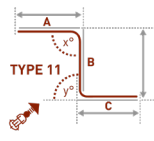

BENDING OPTIONS

*If the curtain track is made with bends, the maximum weight limit will be halved.