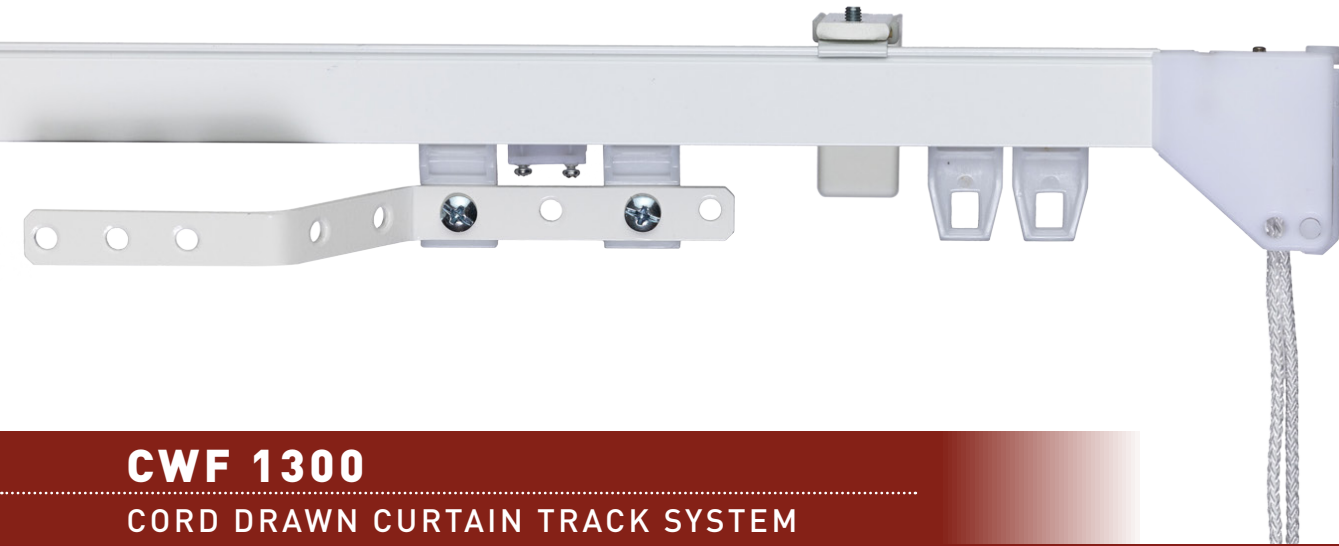

CWF 1300

CORD DRAWN CURTAIN TRACK SYSTEM

Strong and elegant, the CWF 1300 cord operated track is a light to medium weight curtain track system. Mainly developed for the contract market it is superb for use in hotels, offices and residential homes. Enclosed cord channels ensure the cord does not slip out. Low friction gliders ensure a long lasting easy glide.

FEATURES