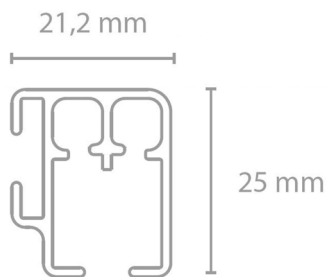

## TECHNICAL INFO

Applications : Domestic, Contract  
 Use : Curtain hanging Heavy & Light weight  
 Material : Aluminium alloy 6060/T6  
 Accessories : Plastic/metal  
 Track width : 6 mm  
 Ext. dimensions: W21.2 mm x H25 mm  
 Length : 600cm  
 Thickness : 1.0 -1.2 mm  
 Load : Maximum 18kg\*  
 Bending : 47 cm radius  
 Recommended glider : 622663: Roller glider with steel axle, 5730, 5735, 411173