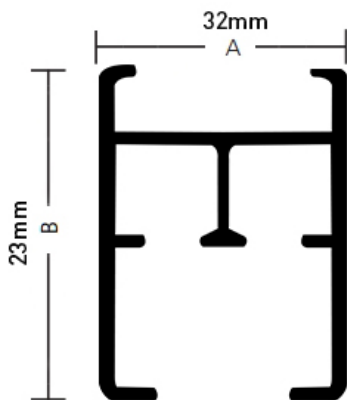

## TECHNICAL INFO

Applications : Domestic, Contract  
 Use : Curtain Theaters, Museums, Hotels etc.  
 Material : Aluminium  
 Accessories : Plastic/metal  
 Track width : 4 mm  
 Ext. dimensions: 23 mm x 32 mm  
 Length : Up to 1800 cm  
 Thickness : 1.0 -1.2 mm  
 Load : Maximum 40 kg\*  
 Bending : 47 cm radius  
 Recommended glider : 490/610/100