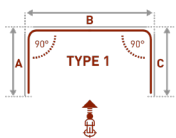

BENDING OPTIONS

*If the curtain track is made with bends, the maximum weight limit will be halved.