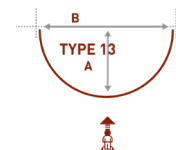

BENDING OPTIONS

*If the curtain track is made with bends, the maximum weight limit will be halved.