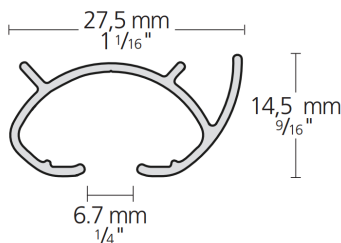

### TECHNICAL INFO

Applications : Domestic, Contract  
 Material : Aluminium alloy 6060/T6  
 Accessories : Plastic/metal  
 Track width : 6 mm  
 Ext. dimensions: 15 mm x 10 mm  
 Length : 600cm  
 Thickness : 1.0 -1.2 mm  
 Load : Maximum 6kg\*  
 Recommended glider : 5721 with silicone, 5730, 5735

## TECHNICAL INFO

Applications : Domestic, Contract  
 Use : Curtain hanging in boats, caravans etc.  
 Material : Aluminium alloy 6060/T6  
 Accessories : Plastic/metal  
 Track width : 4 mm  
 Ext. dimensions: 10.5mm x 14.5mm  
 Length : 600cm  
 Thickness : 1.2 -3 mm  
 Load : Maximum 8.5kg for 6mtr Length\*  
 Bending : 11 cm radius  
 Recommended glider : 4050 with silicone, 4041, 4042

## TECHNICAL INFO

Applications : Domestic, Contract  
Use : Domestic / Contract  
Material : Aluminium alloy 6060/T6  
Accessories : Aluminium  
Track width : 27.5 mm  
Ext. dimensions: 27.5mm x 14.5mm  
Length : 580 cm\*\*\*  
Thickness : 1.0 -1.2 mm  
Load : Maximum 12 kg  
Recommended glider :508-0700-000, 508-0700-002, 508-0700-004