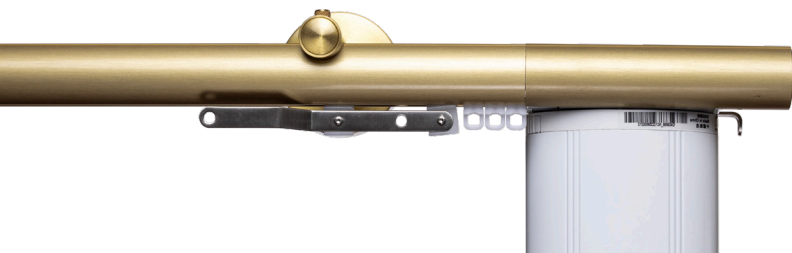

Round Bracket + Cylinder Finial - Gold