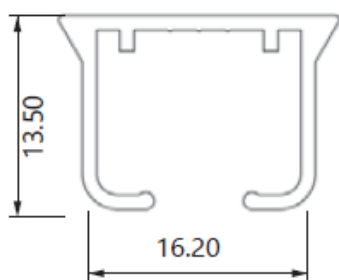

### TECHNICAL INFO

Applications : Domestic, Contract  
 Use : Curtain hanging, House, Office, etc.  
 Material : Aluminium alloy 6060/T6  
 Accessories : Plastic/metal  
 Track width : 6 mm  
 Ext. dimensions: 16.2mm x 13.5mm  
 Length : 600cm  
 Thickness : 1.0 -1.2 mm  
 Load : Maximum 15kg\*  
 Bending : 11 cm radius  
 Recommended glider : 5721, 5730, 5735, 6025