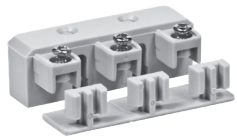

ACCESSORIES / PANEL TRACK / CORDED

Box QTY: 25 pcs

5413

End cap

For corded 3 track panel

Colours: ☐

Box QTY: 25 pcs