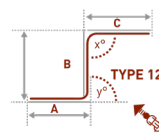

BENDING OPTIONS

*If the curtain track is made with bends, the maximum weight limit will be halved.