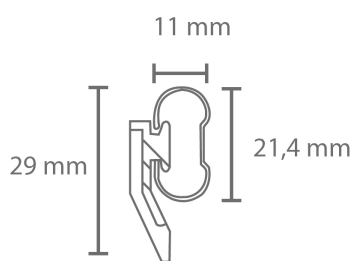

TECHNICAL INFO

Applications : Domestic, Contract
Material : Powder coated steel
Accessories : Plastic/metal
Ext. dimensions: W11mm x H21.4mm
Length From 72cm - 381cm
Thickness : 1.0 -1.2 mm
Load : Maximum 8kg*
Recommended glider : n/a
Cord drop: 200cm when extended

Extendible standard:

- Split draw
- Ceiling and wall fix bracket
- Nylon glider

AVAILABLE COLOURS

STANDARD SIZE KITS

Code	Description	Gliders	Central Brackets	Side Brackets
E303122S	Extendible Curtain Track (72cm x 122cm)	12	0	2
E303213S	Extendible Curtain Track (122cm x 213cm)	20	1 OUT	2
E303305S	Extendible Curtain Track (167cm x 305cm)	30	1 OUT & 1 IN	2
E303381S	Extendible Curtain Track (218cm x 381cm)	38	2 OUT & 1 IN	2