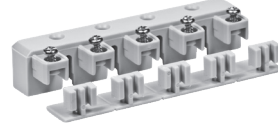

5415

End cap

For corded 5 track panel

Colours: ☐

Box QTY: 100 pcs