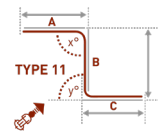

BENDING OPTIONS

*If the curtain track is made with bends, the maximum weight limit will be halved.