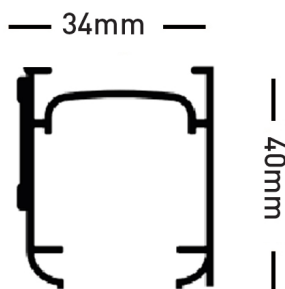

### TECHNICAL INFO

Applications : Domestic, Contract  
Use : Room, Living Room, Hotels, etc.  
Material : Aluminium alloy 6060/T6  
Accessories : Plastic/metal  
Ext. dimensions: W34mm x H40mm  
Length : Minimum 34cm  
Thickness : 1.0 -1.2 mm  
Load : 1:1 - 6 kg, 1:4 - 12kg