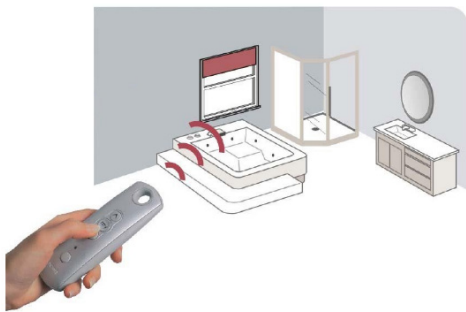

What are the benefits of RTS technology?

- RTS transmissions pass through walls. You do not necessarily have to be near your awning or other type of application in which a Somfy motor is incorporated: operating is also from another room or from another floor.
- RTS has a handy and self-adjustable “my” function with which you can easily give a product a fixed, favorite intermediate position. You can change it at any time.
- No additional wires are required for operation. The receiver is in the motor. The only wire required is from the RTS motor to the power supply.
- You can combine controls and controls as desired and expand the system at any time with additional remote controls, wireless wall controls and app control.
- With RTS you can also apply compatible sensors that respond to weather change. For example, a Somfy RTS sun sensor lowers your sun protection during sunlight measurement and the wind sensor collects the sun protection in time if it starts to blow too hard.
- Safe operation with a rolling code reduces interference with other radio products.

Single channel operation

Operate 1 electric roller blind (or other application) individually or a group of roller blinds simultaneously.