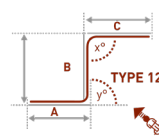

BENDING OPTIONS

*If the curtain track is made with bends, the maximum weight limit will be halved.