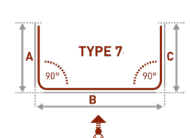

BENDING OPTIONS

*If the curtain track is made with bends, the maximum weight limit will be halved.