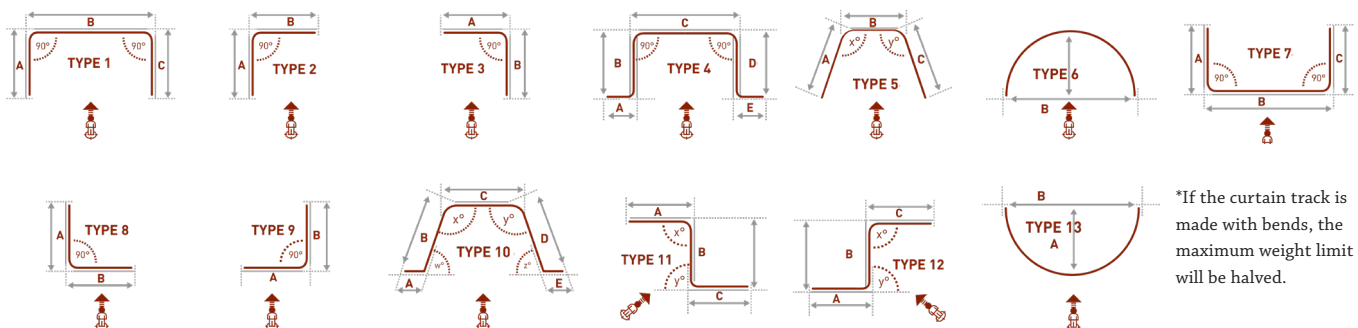

AVAILABLE COLOURS

BENDING OPTIONS

*If the curtain track is made with bends, the maximum weight limit will be halved.