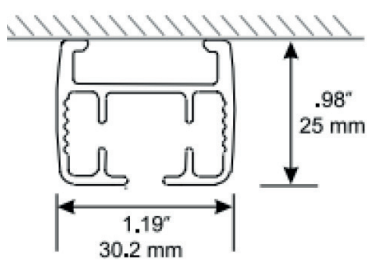

## TECHNICAL INFO

Applications : Domestic, Contract  
 Use : Curtain hanging in Hotels, House, etc.  
 Material : Aluminium alloy 6060/T6  
 Accessories : Plastic/metal  
 Track width :  
 Ext. dimensions: 30.2mm x 25mm  
 Length :1000 cm  
 Thickness : 1.0 -1.2 mm  
 Load : Maximum 35kg /45 kg\*  
 Bending : Yes  
 Recommended glider : 1781415, 8627