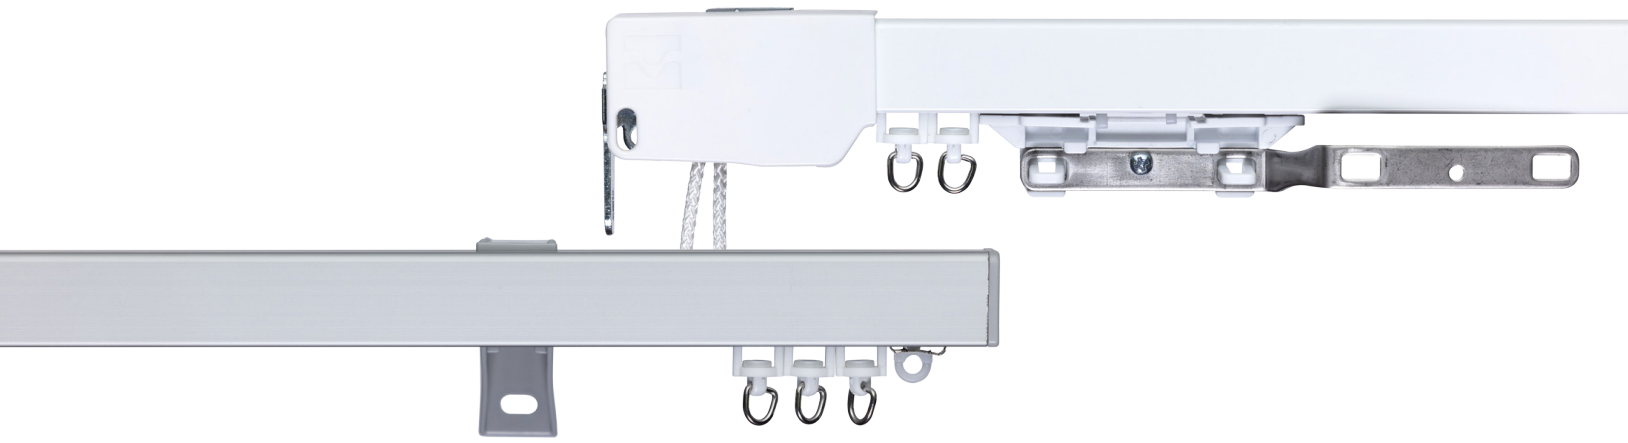

CWF 6220

HAND DRAWN CURTAIN TRACK SYSTEM

Sleek and contemporary, this high performance hand drawn track is suitable for medium to heavy-weight curtains. Low-friction gliders ensure a long lasting easy glide. Purpose designed for direct ceiling/recess fixing for a neat, attractive track. Compatible with CWF Wave curtain systems. Available in Corded and Hand Drawn options.

FEATURES