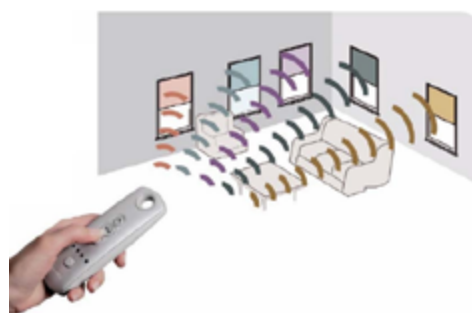

Multi channel operation

Operate 1 to 5 electric roller blinds (or other applications) individually or as a group. Expandable up to 16 channels with individual control.

CONTROLS / DECO 1020 / MOTORIZED

Box QTY: 1 pcs

1810880
Smooove Origin RTS

Colours: ☐

Box QTY: 1 pcs

1810880
Smooove Origin RTS

Colours: ☐

Box QTY: 1 pcs

REMS01W
Telis Pure 1 Channel Remote

Colours: ☐

Box QTY: 1 pcs

REMS05W
Telis Pure 5 Channel Remote

Colours: ☐

Box QTY: 1 pcs

REMS16W
Telis Pure 16 Channel Remote

Colours: ☐

Box QTY: 1 pcs

REMS00W
Tahoma Switch Smart Home Hub

Colours: ☐

Box QTY: 1 pcs

REMS20W
Tahoma Mini Connectivity Kit

Colours: ☐