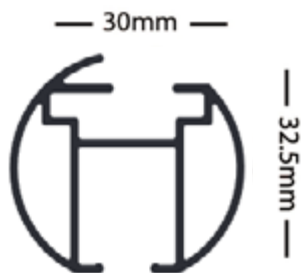

The Deco 1020 is available in both battery-powered and electric options, offering convenience and flexibility in operation. Its robust design is complemented by a stylish ball finial, adding a touch of elegance to your curtains. With a range of nine stunning colors, this extensive color palette ensures you can find the perfect match for your interior decor. With dimensions of 22mm in width and 32mm in height, the Decorative 1020 cover is compact yet durable. Installing it is a breeze, thanks to its user-friendly design.

FEATURES

TECHNICAL INFO / ROUND MOTORIZED

Applications : Domestic, Contract
 Motorised : Battery / Electric
 Material : Aluminium
 Accessories : Plastic/metal/Aluminium
 Track width : 20 mm
 Deco 1020: 30 mm x 32,5 mm
 Length : 580 cm*
 Thickness : 1.0 -1.2 mm
 Load : Maximum 35 -60 kg
 Recommended glider : 508-0802-000, 508-0804-000, 508-0826-000

***Note:** No plug on motor

CWF Deco 1020 Track motorised standard:

- Deco Profile
- Roller Glider
- Clip Ceiling Bracket

AVAILABLE COLOURS

TECHNICAL INFO / ROUND HAND DRAWN

Applications : Domestic, Contract
Material : Aluminium
Accessories : Plastic/metal/Aluminium
Track width : 20 mm
Deco 1020: 30 mm x 32,5 mm
Length : 580 cm*
Thickness : 1.0 -1.2 mm
Load : Maximum 35 kg
Recommended glider : 508-0802-000, 508-0804-000, 508-0826-000

Antique

Silver
Brushed

Gold

TECHNICAL INFO / FLAT HAND DRAWN / BATTERY & ELECTRIC

Applications : Domestic, Contract
Material : Aluminium
Accessories : Plastic/metal/Aluminium
Track width : 20 mm
Deco 1020: 22 mm x 32 mm
Length : 580 cm*
Thickness : 1.0 -1.2 mm
Load : Maximum 35 kg
Recommended glider : 508-0802-000, 508-0804-000, 508-0826-000