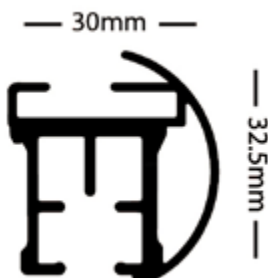

The Deco 1020 is available in both battery-powered and electric options, offering convenience and flexibility in operation. Its robust design is complemented by a stylish ball finial, adding a touch of elegance to your curtains. With a range of nine stunning colors, this extensive color palette ensures you can find the perfect match for your interior decor. With dimensions of 22mm in width and 32mm in height, the Decorative 1020 cover is compact yet durable. Installing it is a breeze, thanks to its user-friendly design.

FEATURES

TECHNICAL INFO / ROUND MOTORIZED

Applications : Domestic, Contract
 Motorised : Battery / Electric
 Material : Aluminium
 Accessories : Plastic/metal/Aluminium
 Track width : 20 mm
 Deco 1020: 30 mm x 32,5 mm
 Length : 580 cm*
 Thickness : 1.0 -1.2 mm
 Load : Maximum 35 -60 kg
 Recommended glider : 508-0802-000, 508-0804-000, 508-0826-000

***Note:** No plug on motor

CWF Deco 1020 Track motorised standard:

- Deco Profile
- Roller Glider
- Clip Ceiling Bracket

AVAILABLE COLOURS

TECHNICAL INFO / ROUND HAND DRAWN

Applications : Domestic, Contract
Material : Aluminium
Accessories : Plastic/metal/Aluminium
Track width : 20 mm
Deco 1020: 30 mm x 32,5 mm
Length : 580 cm*
Thickness : 1.0 -1.2 mm
Load : Maximum 35 kg
Recommended glider : 508-0802-000, 508-0804-000, 508-0826-000

Antique

Silver
Brushed

Gold

TECHNICAL INFO / FLAT HAND DRAWN / BATTERY & ELECTRIC

Applications : Domestic, Contract
Material : Aluminium
Accessories : Plastic/metal/Aluminium
Track width : 20 mm
Deco 1020: 22 mm x 32 mm
Length : 580 cm*
Thickness : 1.0 -1.2 mm
Load : Maximum 35 kg
Recommended glider : 508-0802-000, 508-0804-000, 508-0826-000