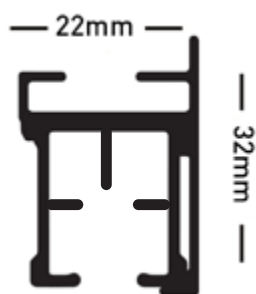

***Note:** No plug on motor

CWF Deco 1020 Track motorised standard:

- Deco Profile
- Roller Glider
- Clip Ceiling Bracket

AVAILABLE COLOURS

TECHNICAL INFO / ROUND HAND DRAWN

Applications : Domestic, Contract
Material : Aluminium
Accessories : Plastic/metal/Aluminium
Track width : 20 mm
Deco 1020: 30 mm x 32,5 mm
Length : 580 cm*
Thickness : 1.0 -1.2 mm
Load : Maximum 35 kg
Recommended glider : 508-0802-000, 508-0804-000, 508-0826-000

Antique

Silver
Brushed

Gold

TECHNICAL INFO / FLAT HAND DRAWN / BATTERY & ELECTRIC

Applications : Domestic, Contract
Material : Aluminium
Accessories : Plastic/metal/Aluminium
Track width : 20 mm
Deco 1020: 22 mm x 32 mm
Length : 580 cm*
Thickness : 1.0 -1.2 mm
Load : Maximum 35 kg
Recommended glider : 508-0802-000, 508-0804-000, 508-0826-000